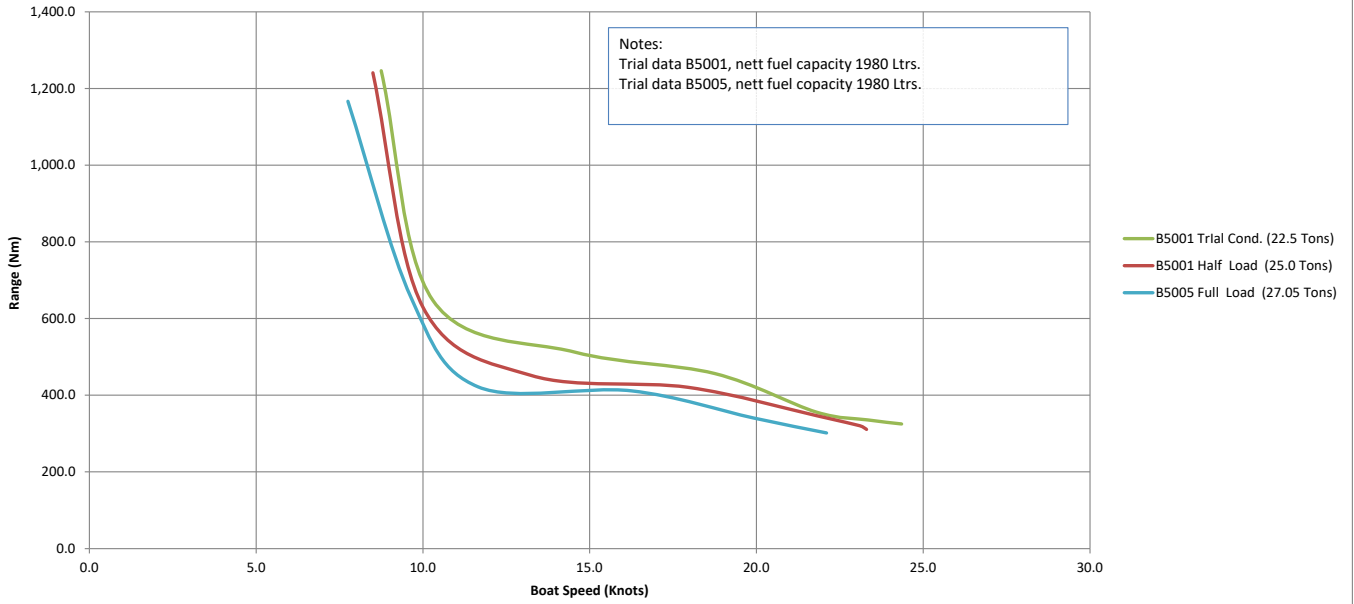

### Speed(Knots)/Range (Nm) Leopard 53PC (Trial Data)

### Speed(Mph)/Range (Miles) Leopard 53PC (Trial Data)

### Speed(Knots)/Range (Nm) One Engine Leopard 53PC (Trial Data)

### Speed(Mph)/Range (Miles) One Engine Leopard 53PC (Trial Data)