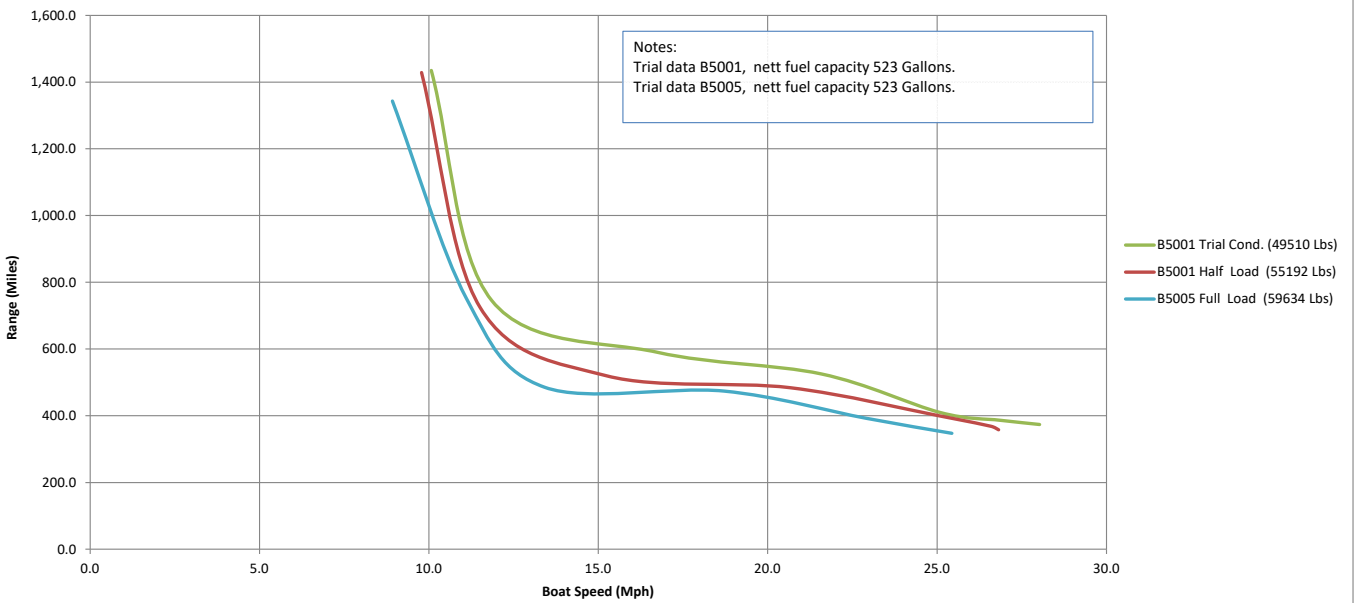

### Speed(Knots)/Range (Nm) Leopard 53PC (Trial Data)

### Speed(Mph)/Range (Miles) Leopard 53PC (Trial Data)

### Speed(Knots)/Range (Nm) One Engine Leopard 53PC (Trial Data)

### Speed(Mph)/Range (Miles) One Engine Leopard 53PC (Trial Data)