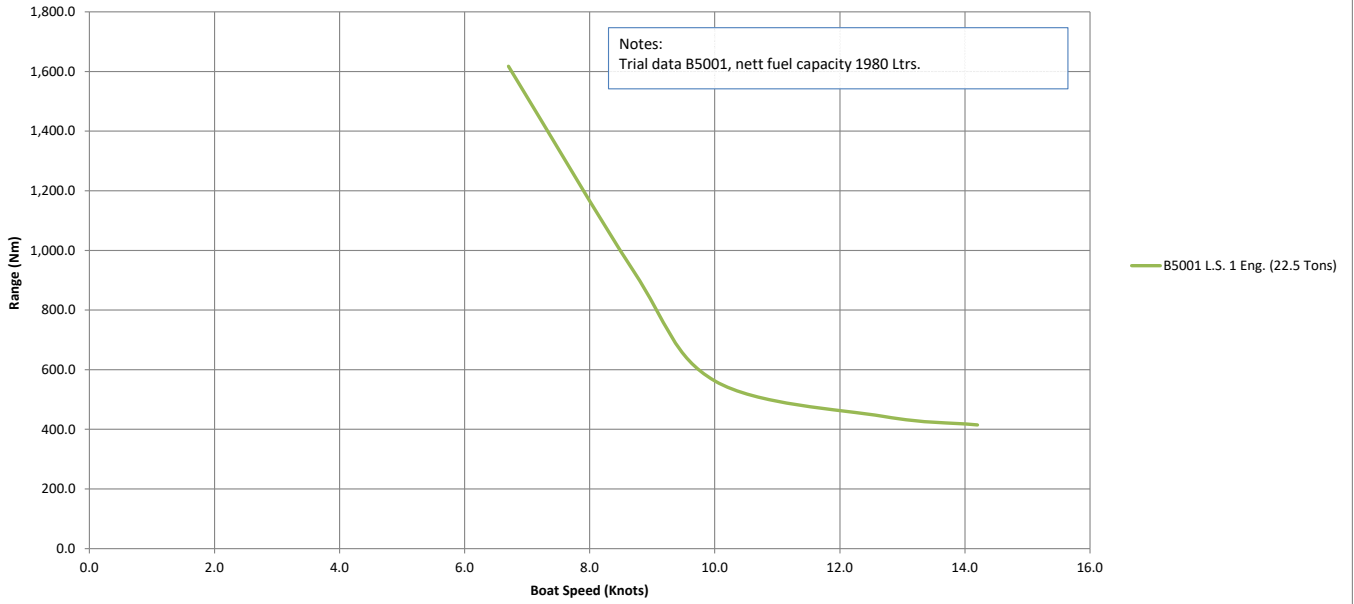

### Speed(Knots)/Range (Nm) Leopard 53PC (Trial Data)

### Speed(Mph)/Range (Miles) Leopard 53PC (Trial Data)

### Speed(Knots)/Range (Nm) One Engine Leopard 53PC (Trial Data)

### Speed(Mph)/Range (Miles) One Engine Leopard 53PC (Trial Data)