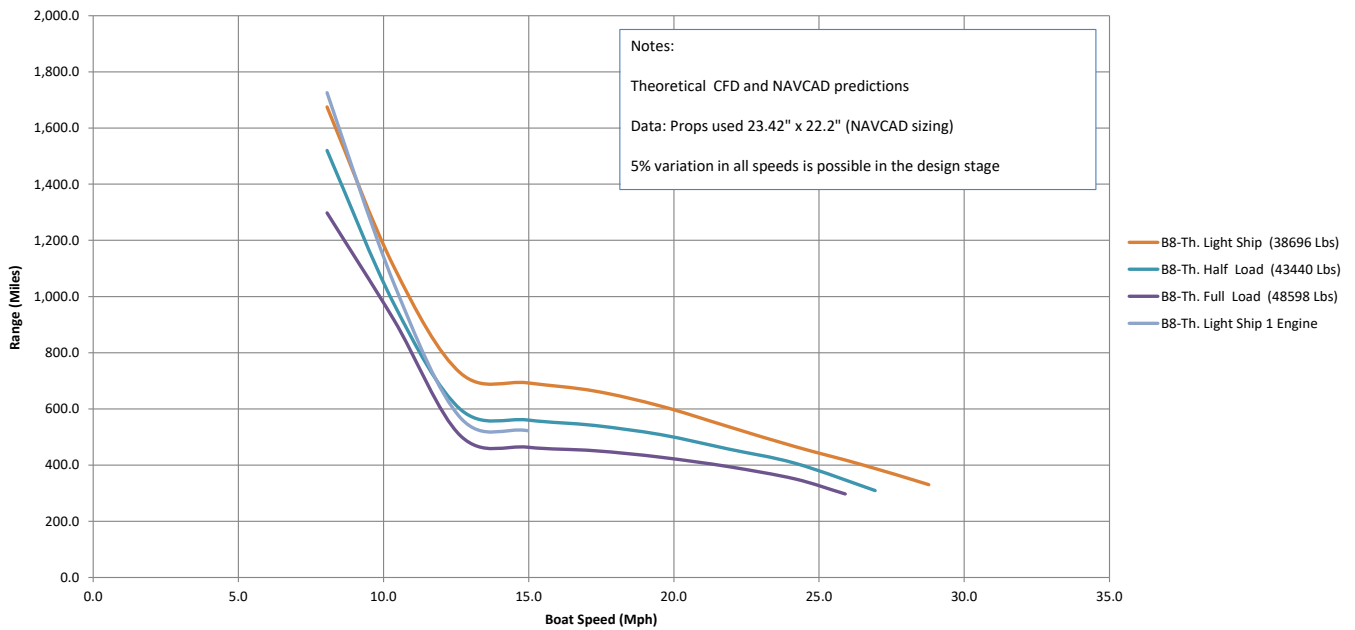

LEOPARD 46 PC (B8): Speed(Knots)/Engine RPM
2 x Yanmar 8LV 370 Hp

LEOPARD 46 PC (B8): Speed(Mph)/Engine RPM
2 x Yanmar 8LV 370 Hp

LEOPARD 46 PC(B8): Speed(Knots)/Range (Nm)
2 x Yanmar 8LV 370 Hp

LEOPARD 46 PC(B8): Speed(Mph)/Range (Miles)
2 x Yanmar 8LV 370 Hp