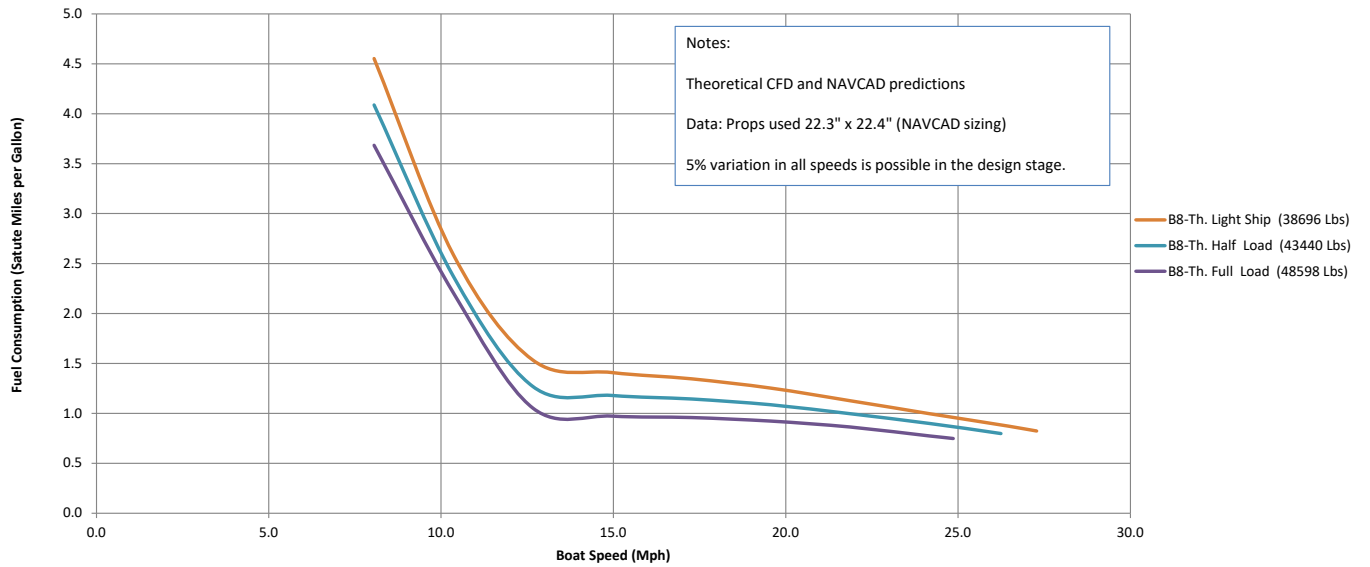

LEOPARD 46 PC (B8): Speed(Knots)/Engine RPM
2 x Yanmar 8LV 370 Hp

LEOPARD 46 PC (B8): Speed(Mph)/Fuel Consumption(Mi./Gal) 2 x Yanmar 8LV 320 Hp