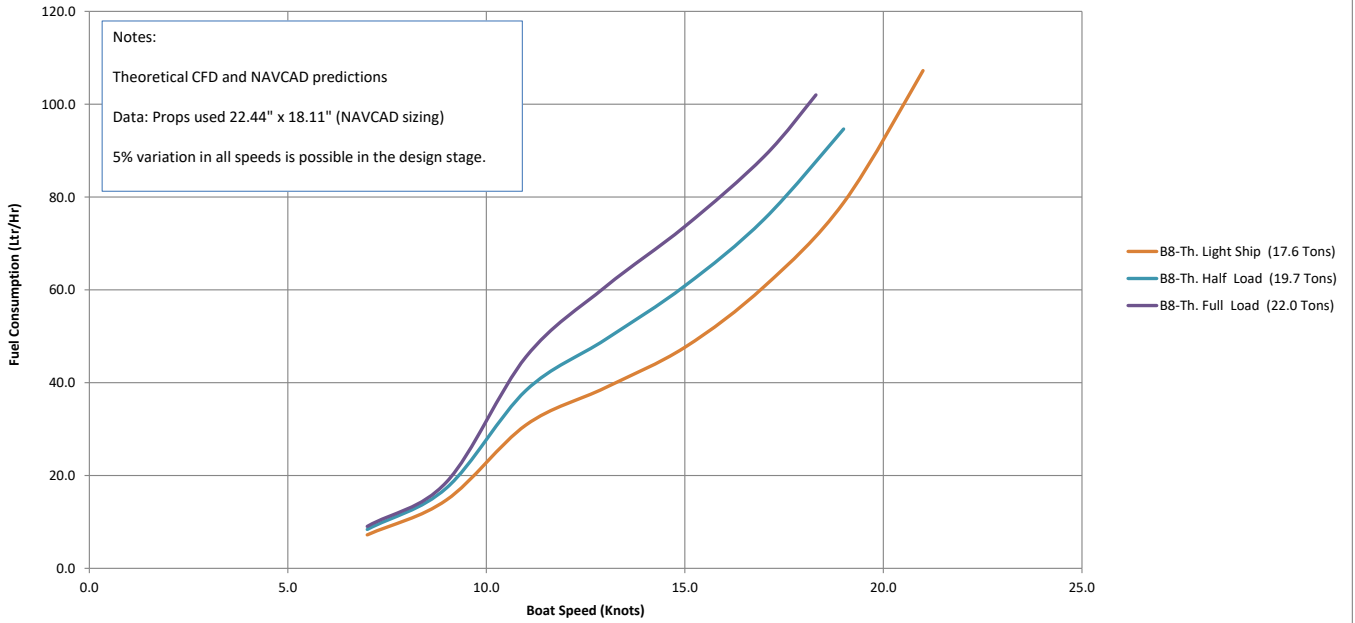

LEOPARD 46 PC(B8): Speed(Knots)/Fuel Consumption(Ltr/Hr) 2 x Yanmar 4LV 250 Hp