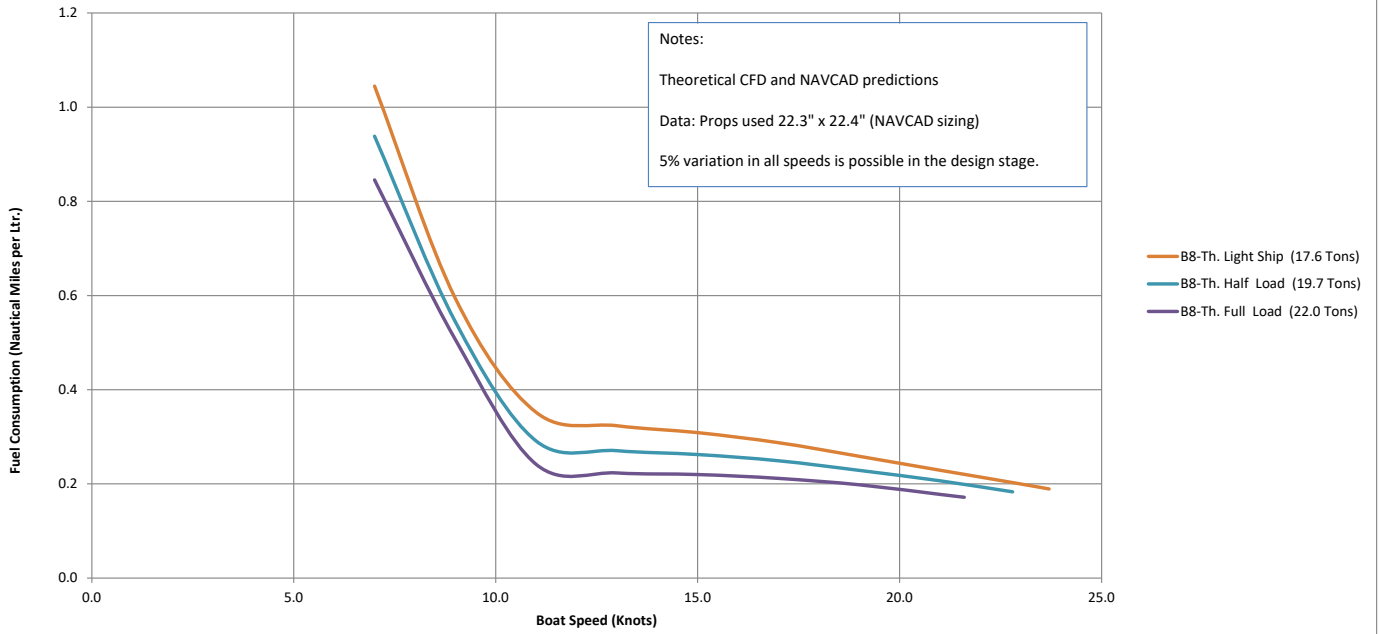

LEOPARD 46 PC(B8): Speed(Knots)/Fuel Consumption(Nm./Ltr) 2 x Yanmar 8LV 320 Hp