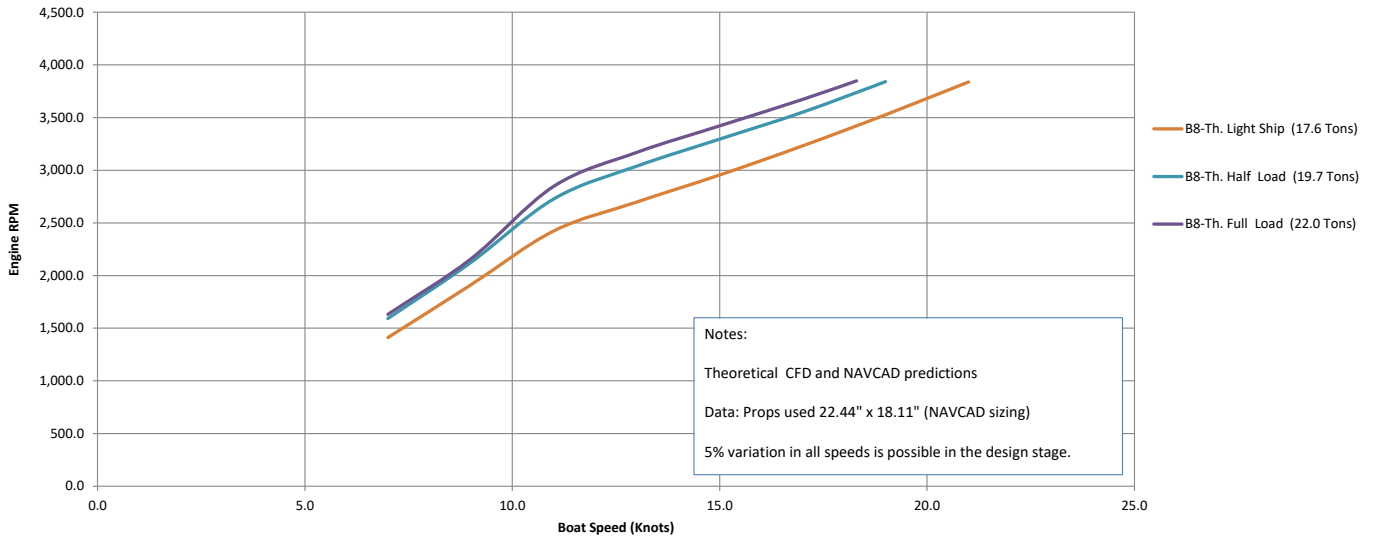

LEOPARD 46 PC (B8): Speed(Knots)/Engine RPM 2 x Yanmar 4LV 250 Hp

LEOPARD 46 PC (B8): Speed(Mph)/Engine RPM 2 x Yanmar 4LV 250 Hp

LEOPARD 46 PC(B8): Speed(Knots)/Range (Nm) 2 x Yanmar 4LV 250 Hp

LEOPARD 46 PC(B8): Speed(Mph)/Range (Miles) 2 x Yanmar 4LV 250 Hp