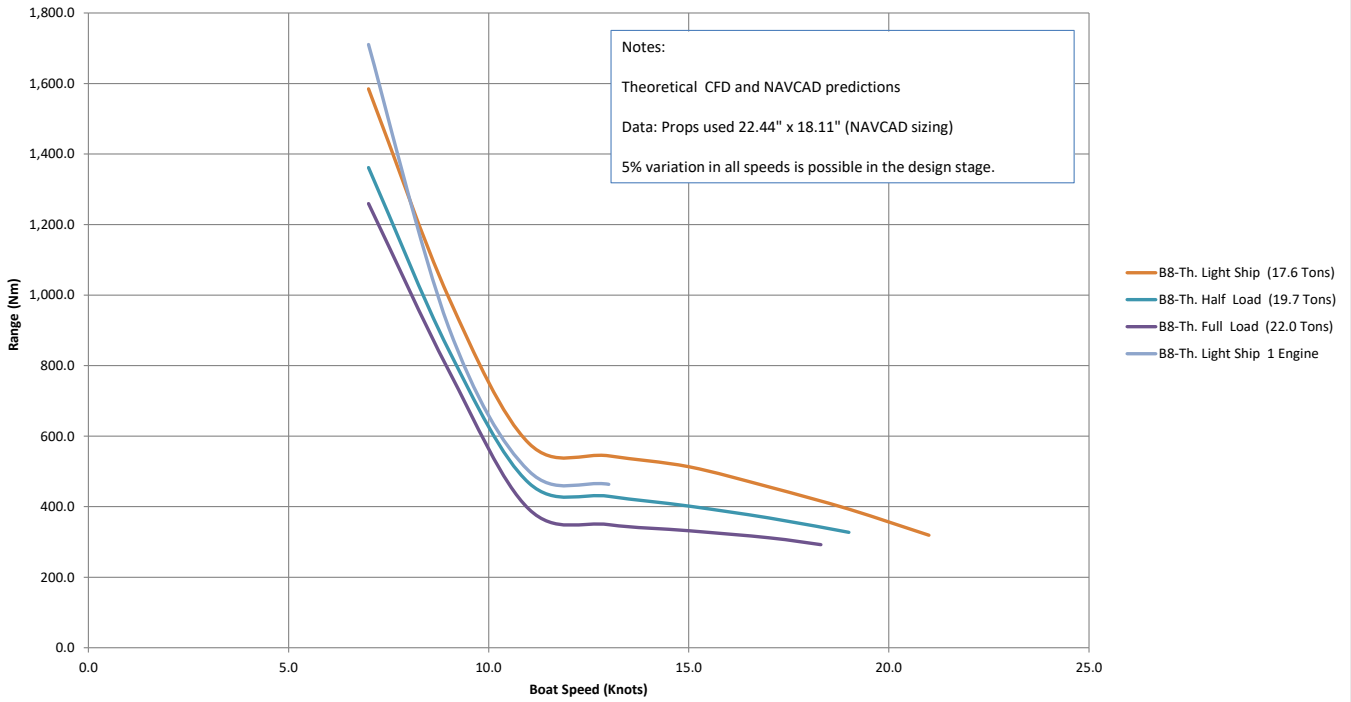

LEOPARD 46 PC (B8): Speed(Knots)/Engine RPM 2 x Yanmar 4LV 250 Hp

LEOPARD 46 PC (B8): Speed(Mph)/Engine RPM 2 x Yanmar 4LV 250 Hp

LEOPARD 46 PC(B8): Speed(Knots)/Range (Nm) 2 x Yanmar 4LV 250 Hp

LEOPARD 46 PC(B8): Speed(Mph)/Range (Miles) 2 x Yanmar 4LV 250 Hp