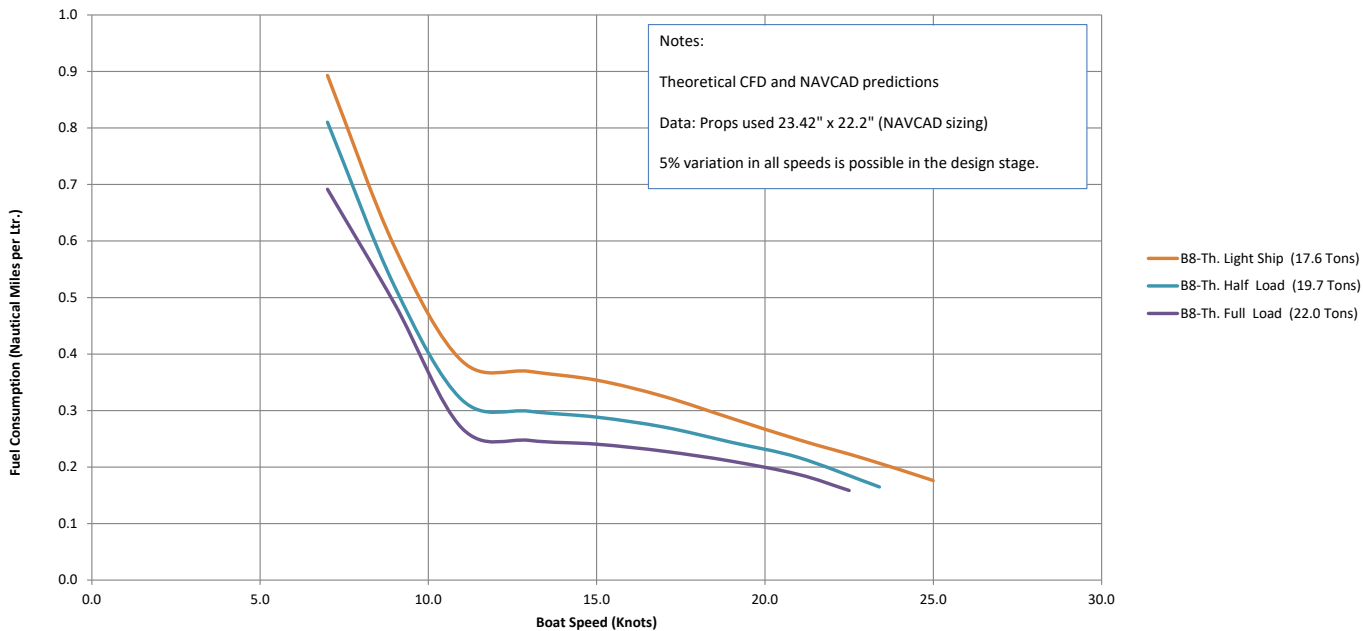

LEOPARD 46 PC(B8): Speed(Knots)/Fuel Consumption(Nm./Ltr)
2 x Yanmar 8LV 370 Hp