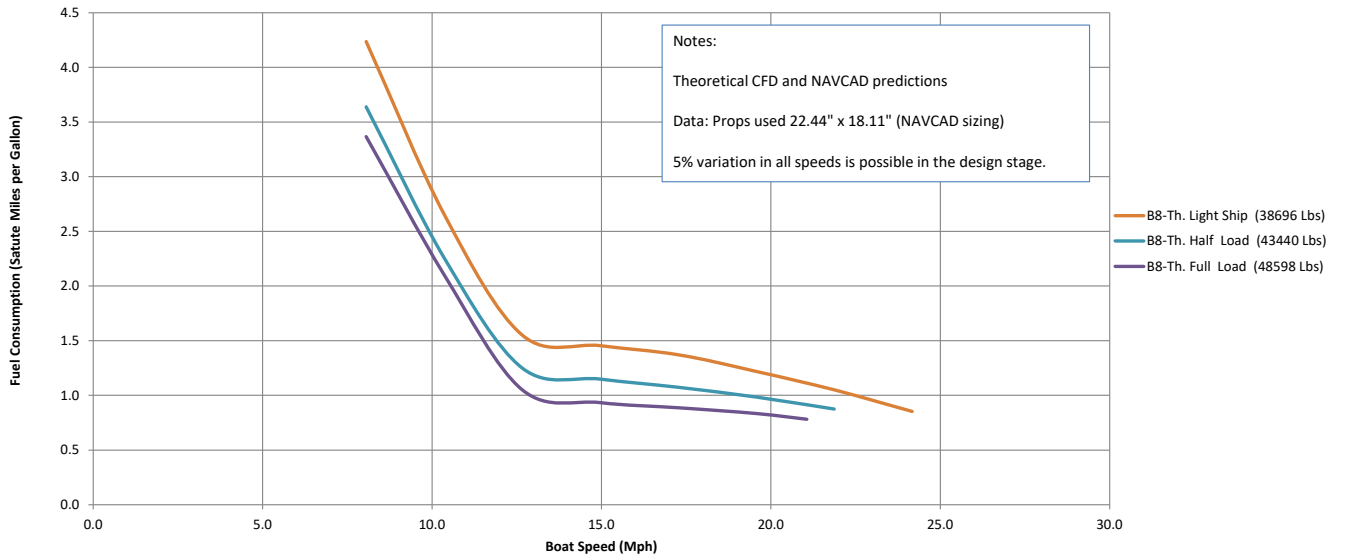

LEOPARD 46 PC (B8): Speed(Mph)/Fuel Consumption(Mi./Gal) 2 x Yanmar 4LV 250 Hp