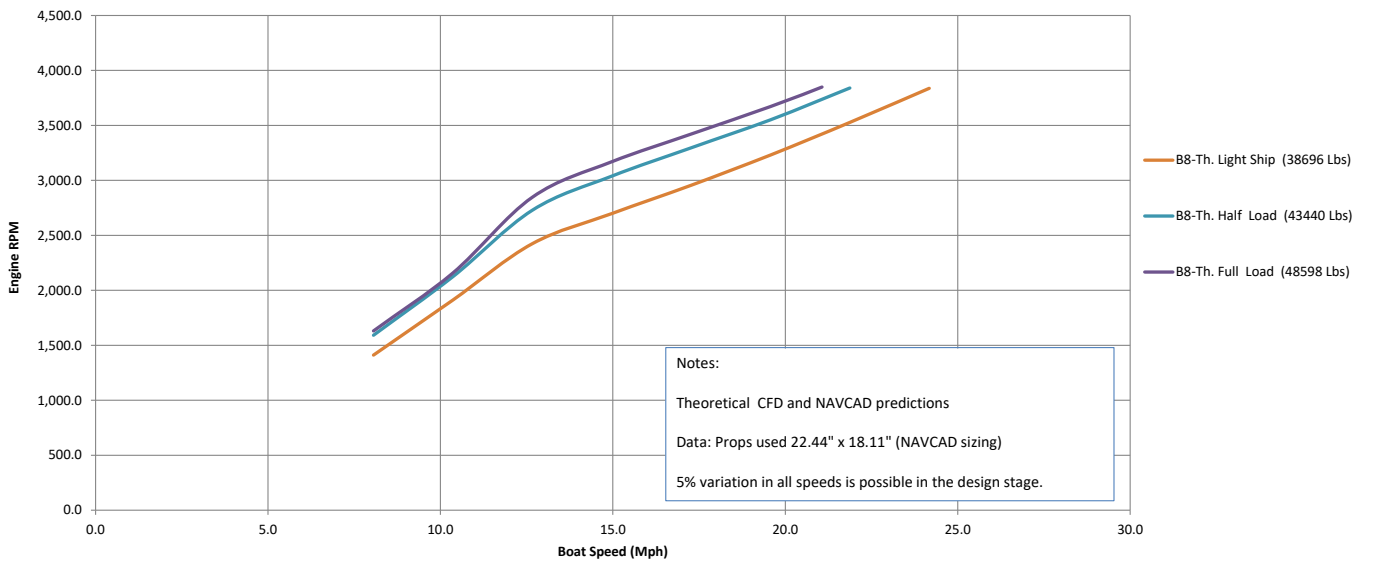

LEOPARD 46 PC (B8): Speed(Knots)/Engine RPM 2 x Yanmar 4LV 250 Hp

LEOPARD 46 PC (B8): Speed(Mph)/Engine RPM 2 x Yanmar 4LV 250 Hp

LEOPARD 46 PC(B8): Speed(Knots)/Range (Nm) 2 x Yanmar 4LV 250 Hp

LEOPARD 46 PC(B8): Speed(Mph)/Range (Miles) 2 x Yanmar 4LV 250 Hp