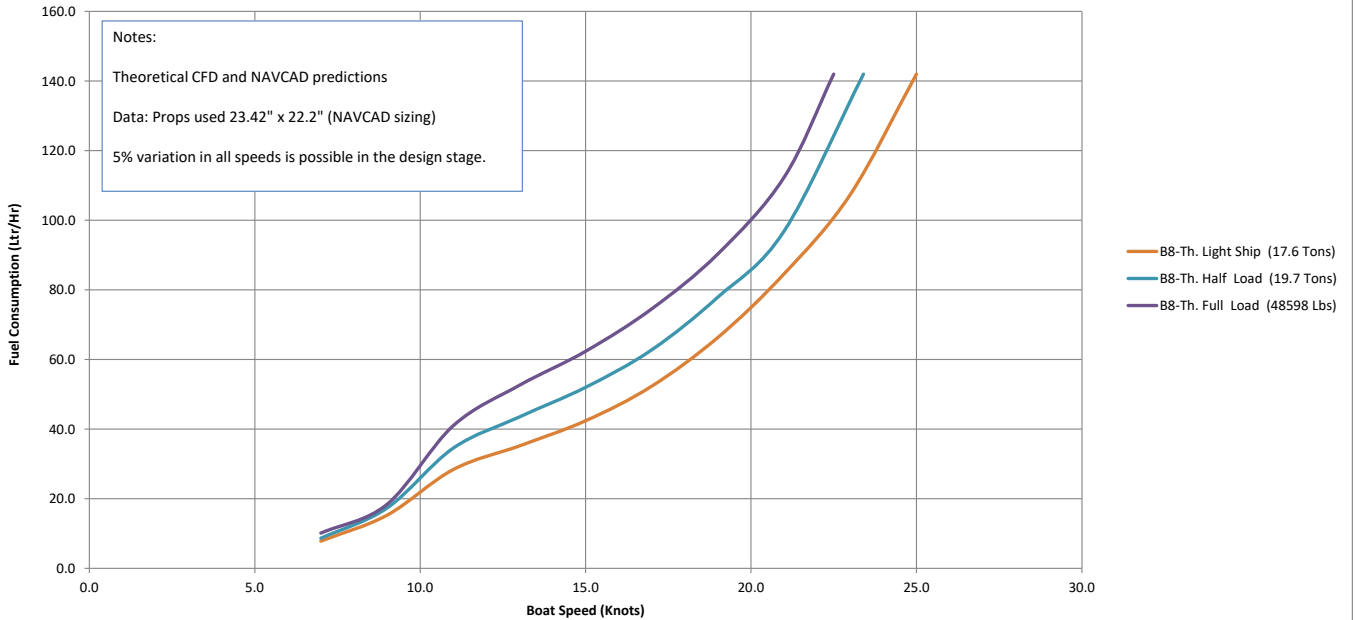

**LEOPARD 46 PC(B8): Speed(Knots)/Fuel Consumption(Ltr/Hr)
2 x Yanmar 8LV 370 Hp**