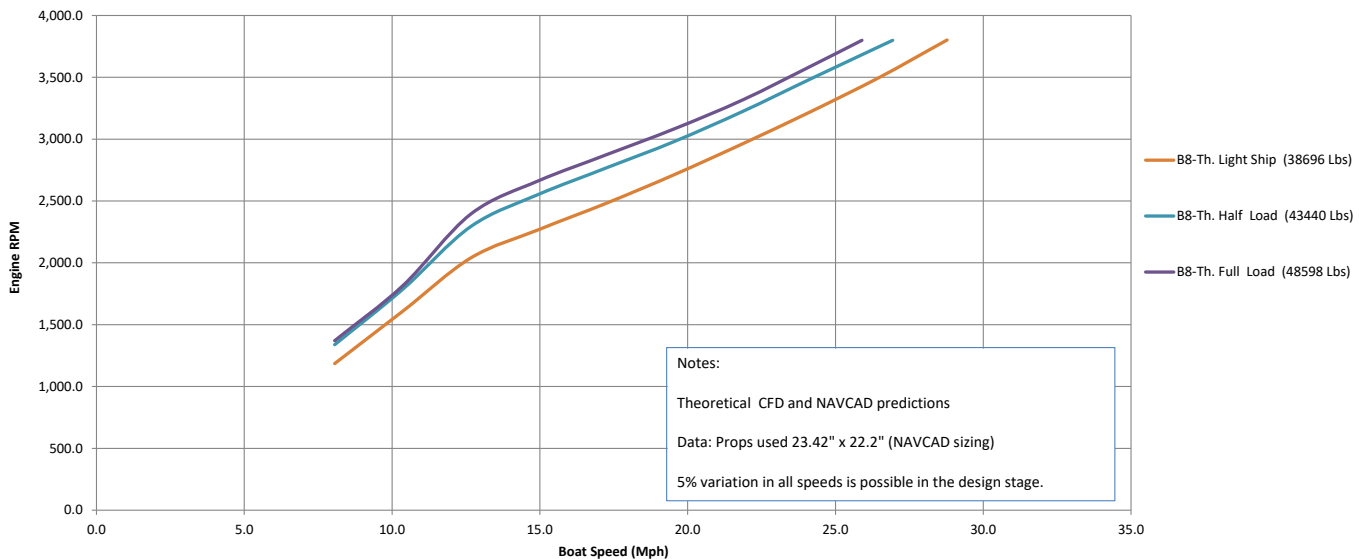

LEOPARD 46 PC (B8): Speed(Mph)/Fuel Consumption(Gal/Hr) 2 x Yanmar 8LV 320 Hp

LEOPARD 46 PC(B8): Speed(Knots)/Fuel Consumption(Nm./Ltr) 2 x Yanmar 8LV 320 Hp

LEOPARD 46 PC (B8): Speed(Mph)/Fuel Consumption(Mi./Gal) 2 x Yanmar 8LV 320 Hp

LEOPARD 46 PC (B8): Speed(Knots)/Engine RPM
2 x Yanmar 8LV 370 Hp

LEOPARD 46 PC (B8): Speed(Mph)/Engine RPM
2 x Yanmar 8LV 370 Hp

LEOPARD 46 PC(B8): Speed(Knots)/Range (Nm)
2 x Yanmar 8LV 370 Hp

LEOPARD 46 PC(B8): Speed(Mph)/Range (Miles)
2 x Yanmar 8LV 370 Hp