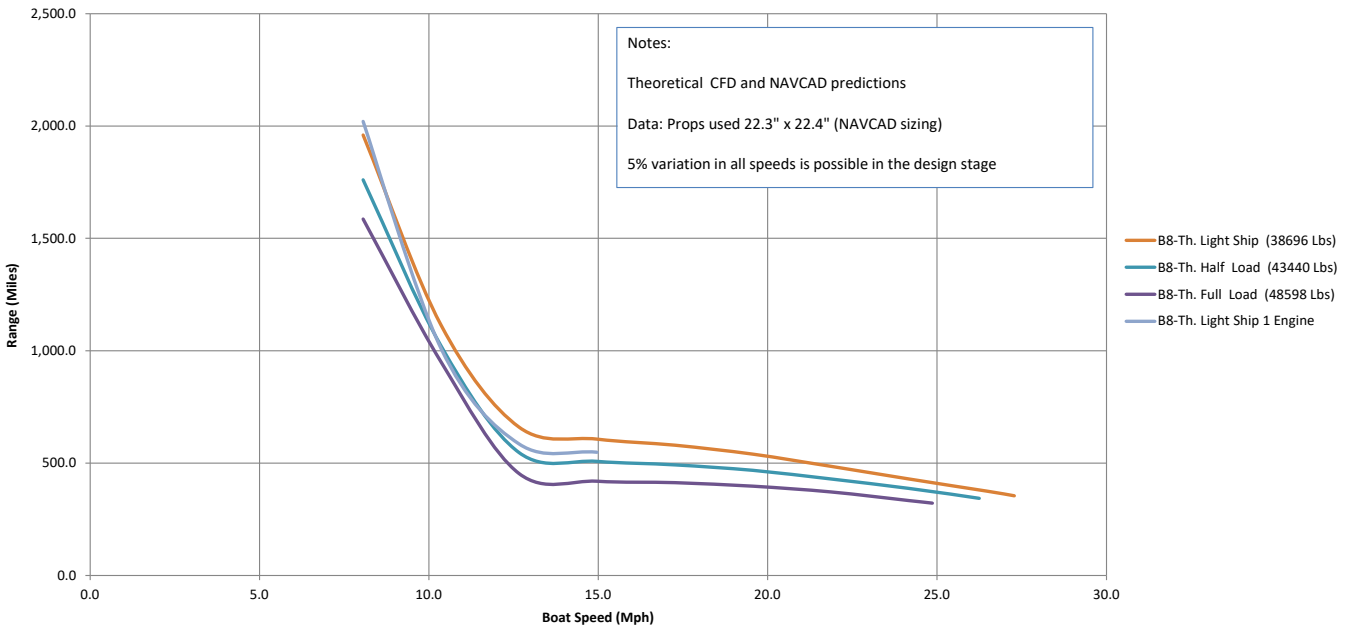

LEOPARD 46 PC(B8): Speed(Mph)/Range (Miles) 2 x Yanmar 8LV 320 Hp