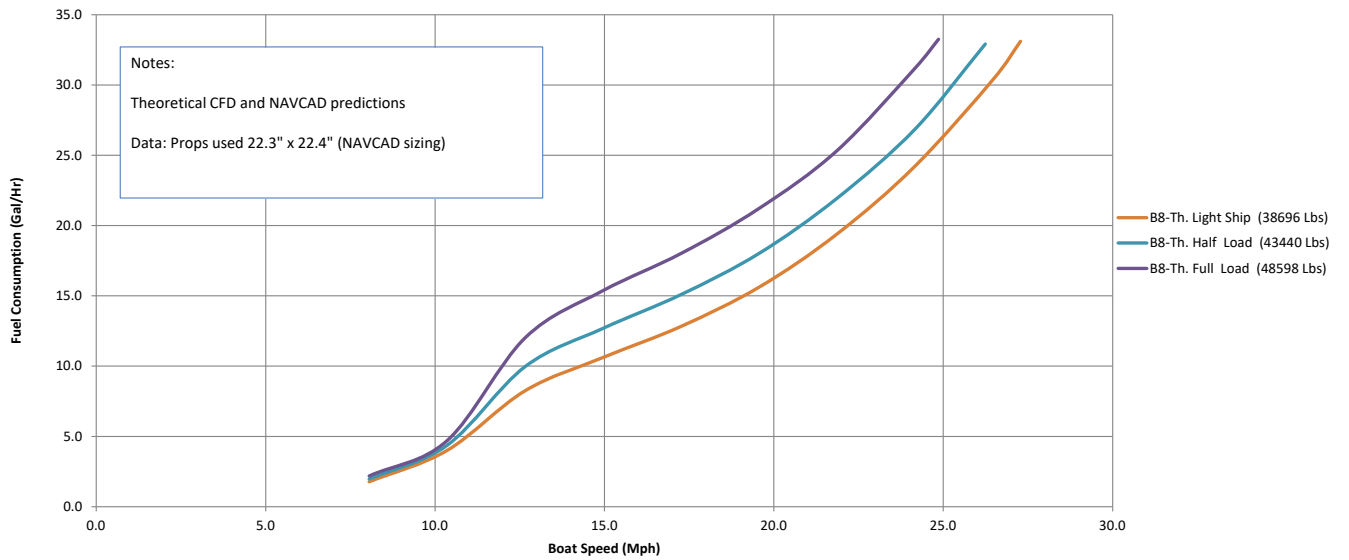

LEOPARD 46 PC (B8): Speed(Mph)/Fuel Consumption(Gal/Hr) 2 x Yanmar 8LV 320 Hp