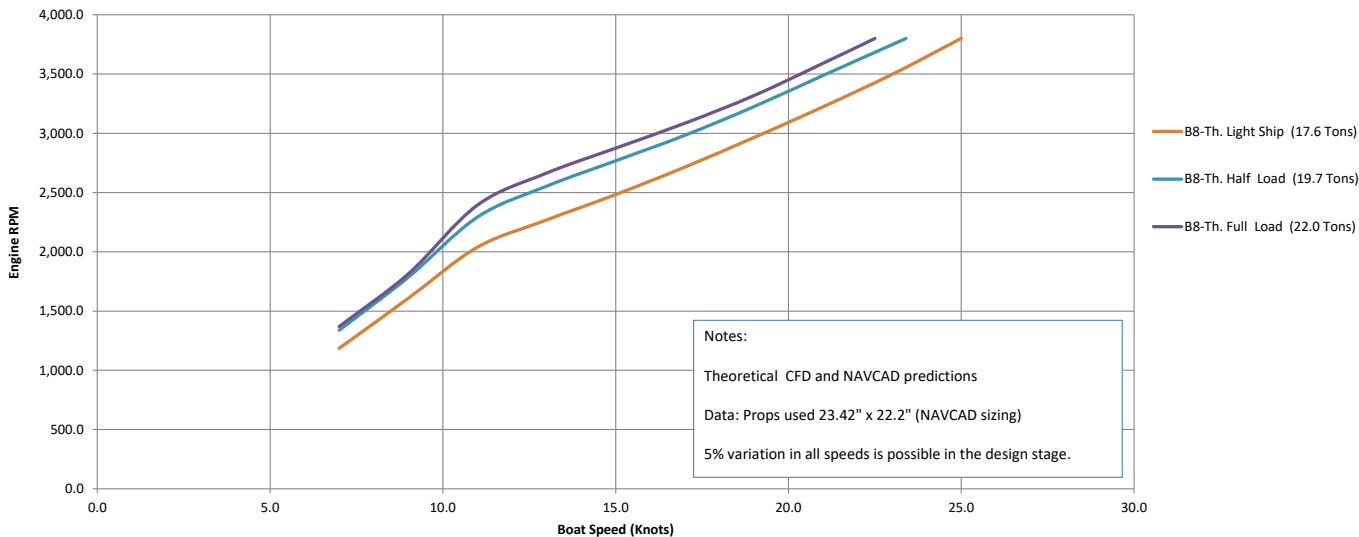

LEOPARD 46 PC (B8): Speed(Knots)/Engine RPM
2 x Yanmar 8LV 370 Hp