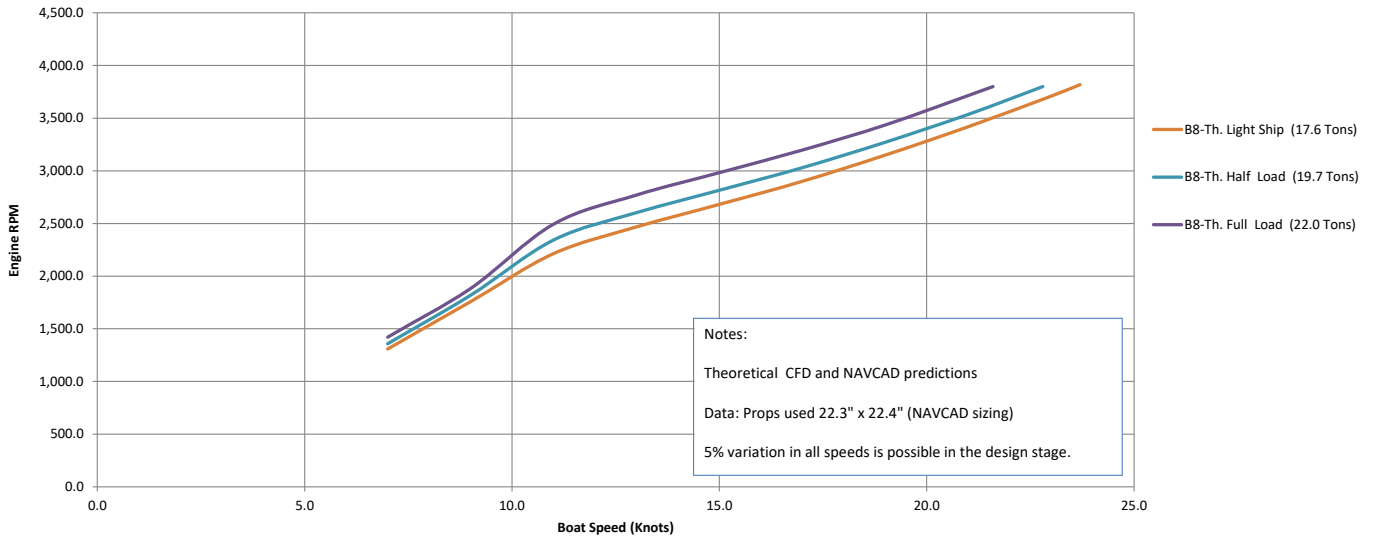

LEOPARD 46 PC (B8): Speed(Knots)/Engine RPM 2 x Yanmar 8LV 320 Hp