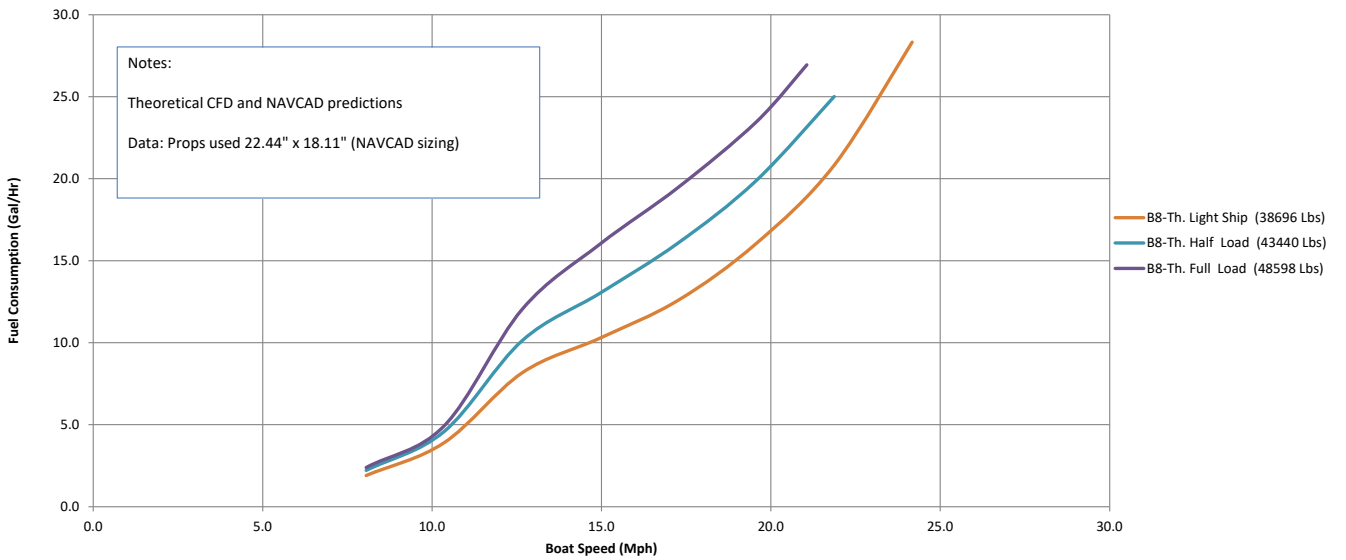

LEOPARD 46 PC (B8): Speed(Mph)/Fuel Consumption(Gal/Hr) 2 x Yanmar 4LV 250 Hp