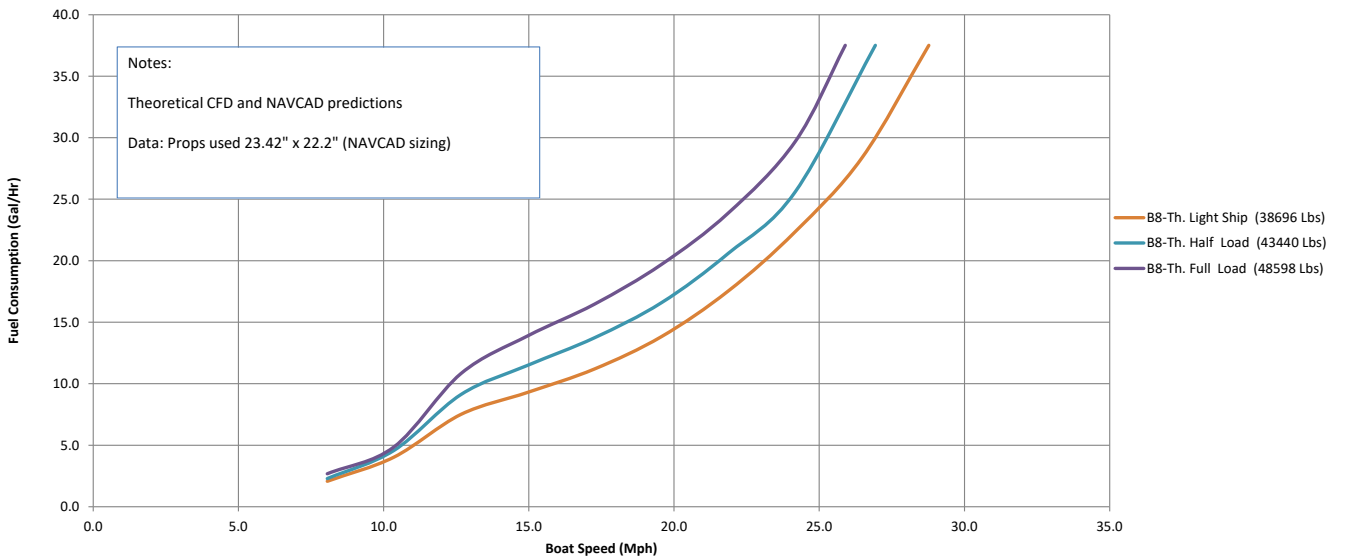

**LEOPARD 46 PC (B8): Speed(Mph)/Fuel Consumption(Gal/Hr)
2 x Yanmar 8LV 370 Hp**