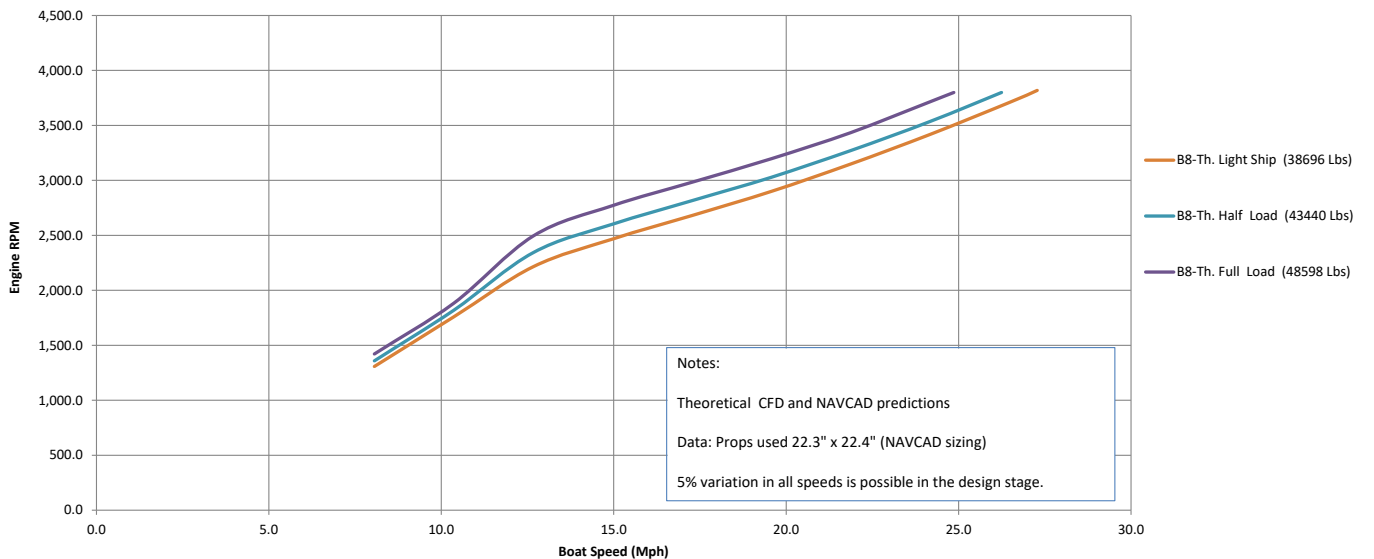

LEOPARD 46 PC (B8): Speed(Mph)/Engine RPM 2 x Yanmar 8LV 320 Hp