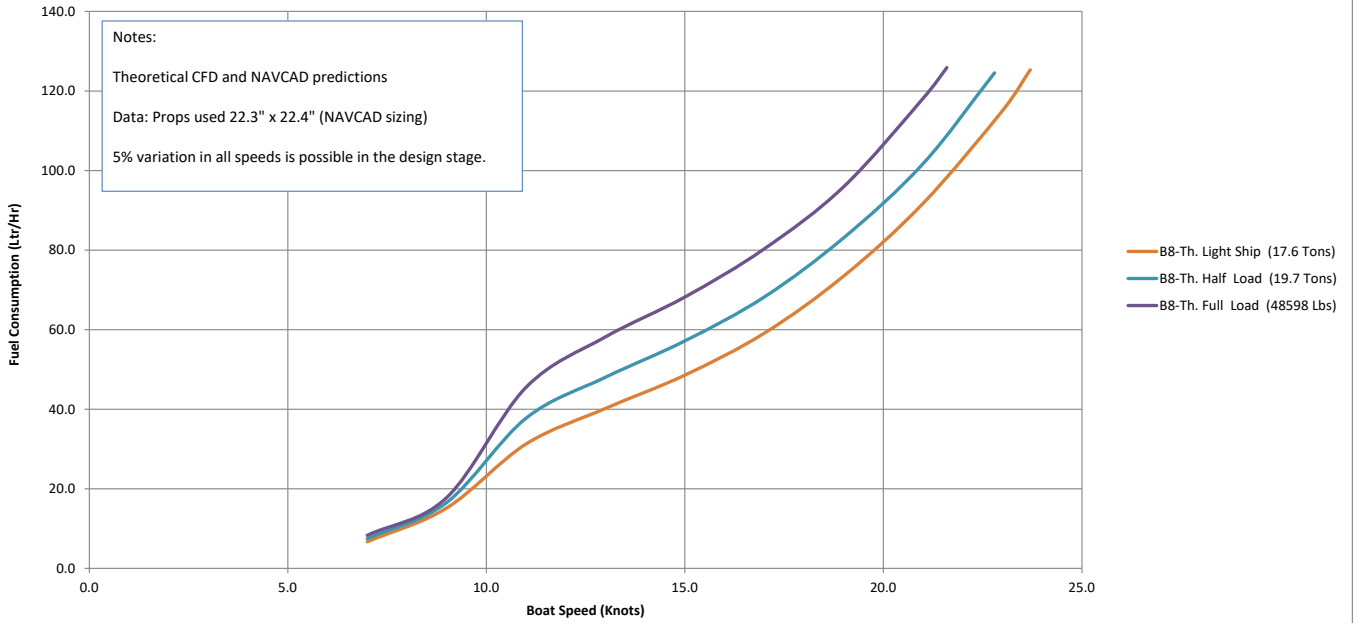

LEOPARD 46 PC(B8): Speed(Knots)/Fuel Consumption(Ltr/Hr) 2 x Yanmar 8LV 320 Hp