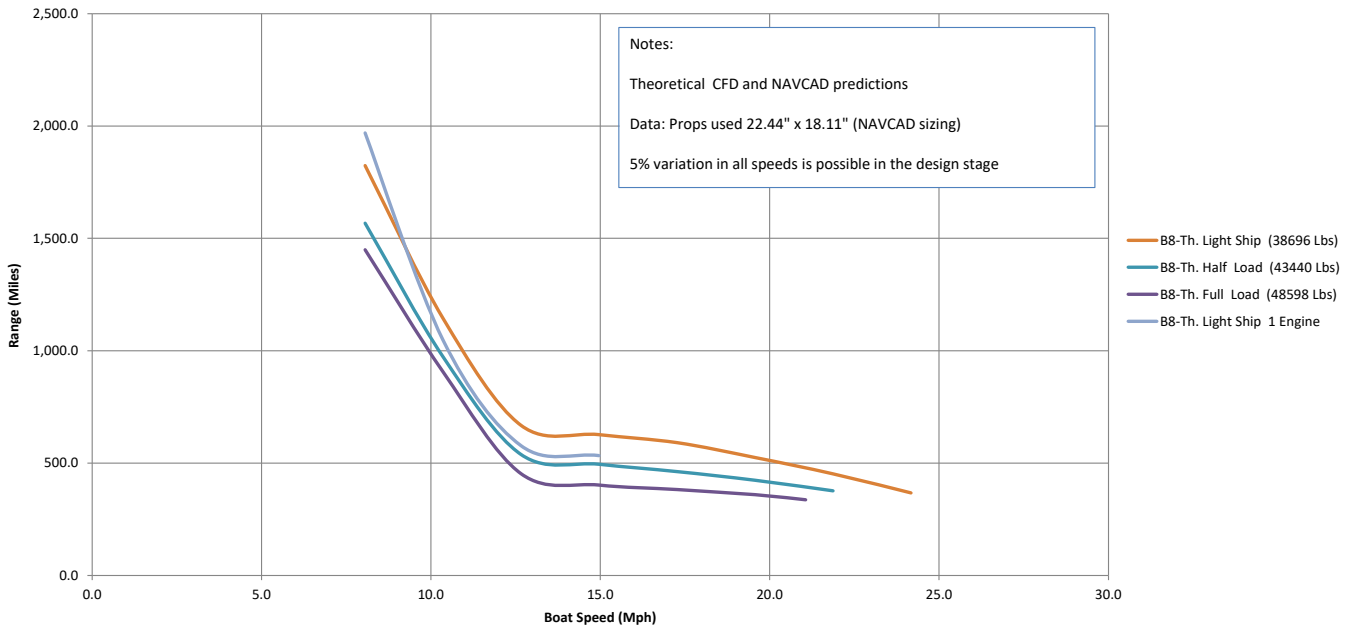

LEOPARD 46 PC (B8): Speed(Knots)/Engine RPM 2 x Yanmar 4LV 250 Hp

LEOPARD 46 PC (B8): Speed(Mph)/Engine RPM 2 x Yanmar 4LV 250 Hp

LEOPARD 46 PC(B8): Speed(Knots)/Range (Nm) 2 x Yanmar 4LV 250 Hp

LEOPARD 46 PC(B8): Speed(Mph)/Range (Miles) 2 x Yanmar 4LV 250 Hp