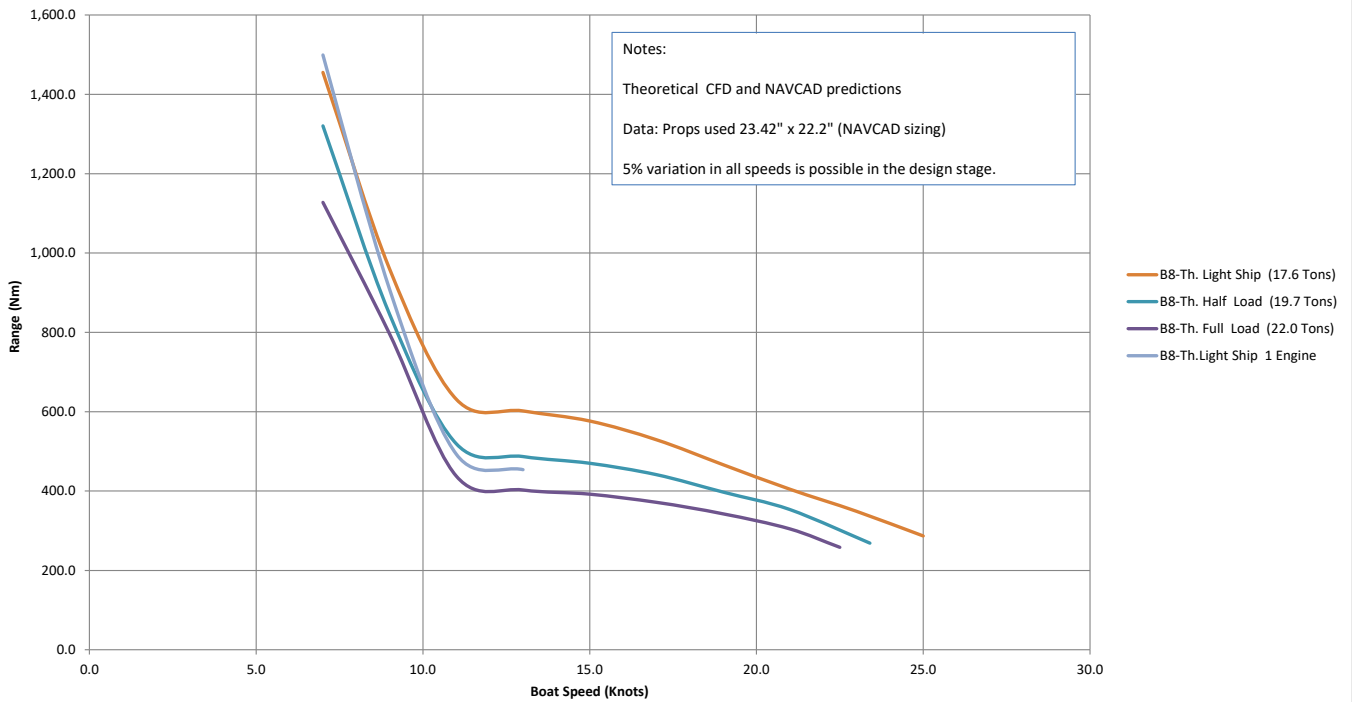

LEOPARD 46 PC(B8): Speed(Knots)/Range (Nm)
2 x Yanmar 8LV 370 Hp