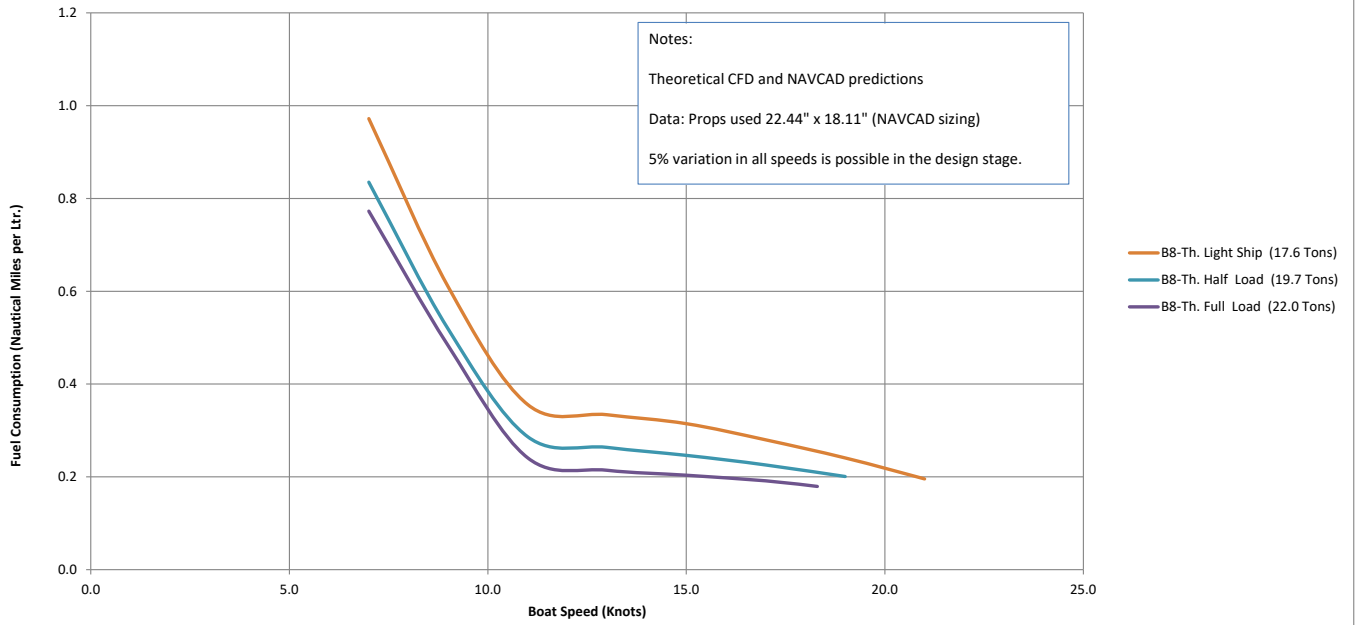

LEOPARD 46 PC(B8): Speed(Knots)/Fuel Consumption(Nm./Ltr) 2 x Yanmar 4LV 250 Hp