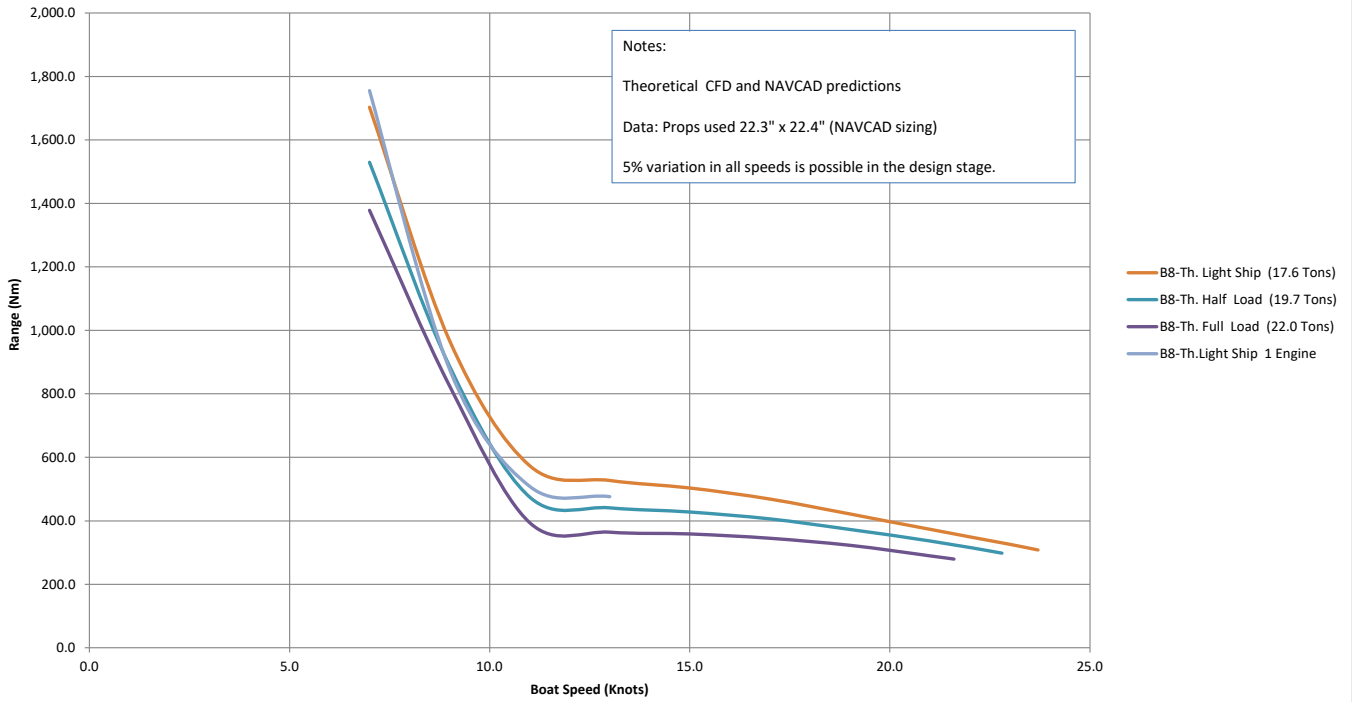

LEOPARD 46 PC(B8): Speed(Knots)/Range (Nm) 2 x Yanmar 8LV 320 Hp