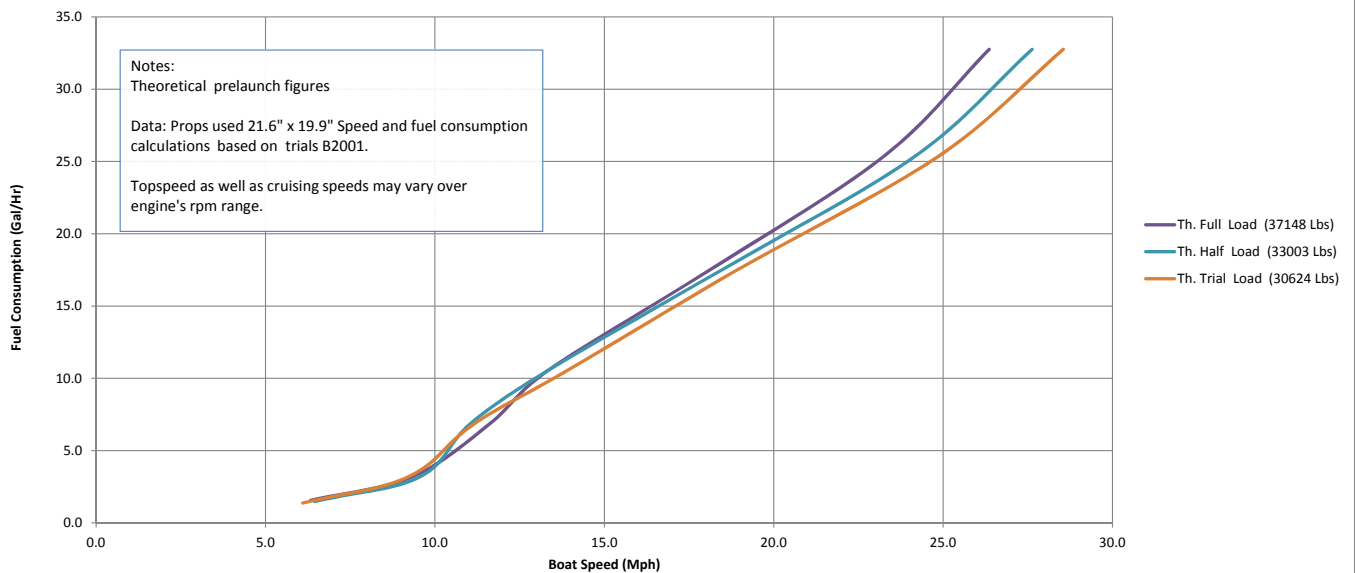

LEOPARD 43 PC : Speed(Knots)/Fuel Consumption(Ltr/Hr) 2 x Yanmar 8LV 320 Hp

LEOPARD 43 PC: Speed(Mph)/Fuel Consumption(Gal/Hr) 2 x Yanmar 8LV 320 Hp

LEOPARD 43 PC: Speed(Knots)/Range (Nm) 2 x Yanmar 8LV 320 Hp

LEOPARD 43 PC: Speed(Mph)/Range (Miles) 2 x Yanmar 8LV 320 Hp