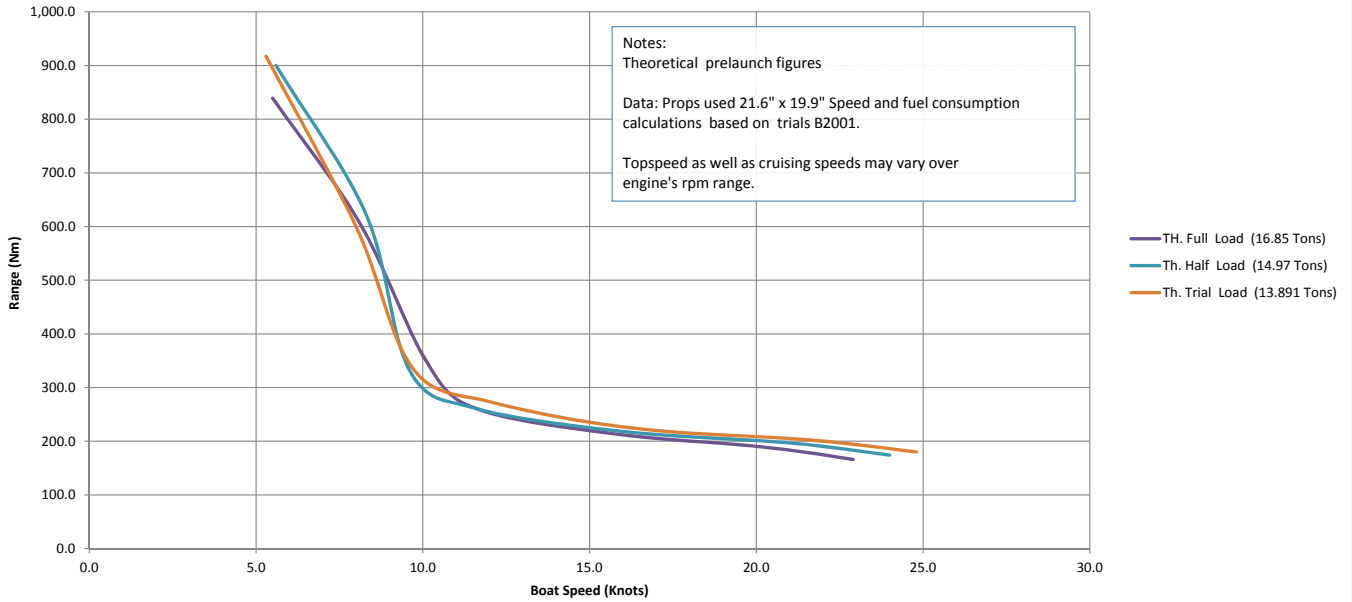

LEOPARD 43 PC : Speed(Knots)/Fuel Consumption(Ltr/Hr) 2 x Yanmar 8LV 320 Hp

LEOPARD 43 PC: Speed(Mph)/Fuel Consumption(Gal/Hr) 2 x Yanmar 8LV 320 Hp

LEOPARD 43 PC: Speed(Knots)/Range (Nm) 2 x Yanmar 8LV 320 Hp

LEOPARD 43 PC: Speed(Mph)/Range (Miles) 2 x Yanmar 8LV 320 Hp