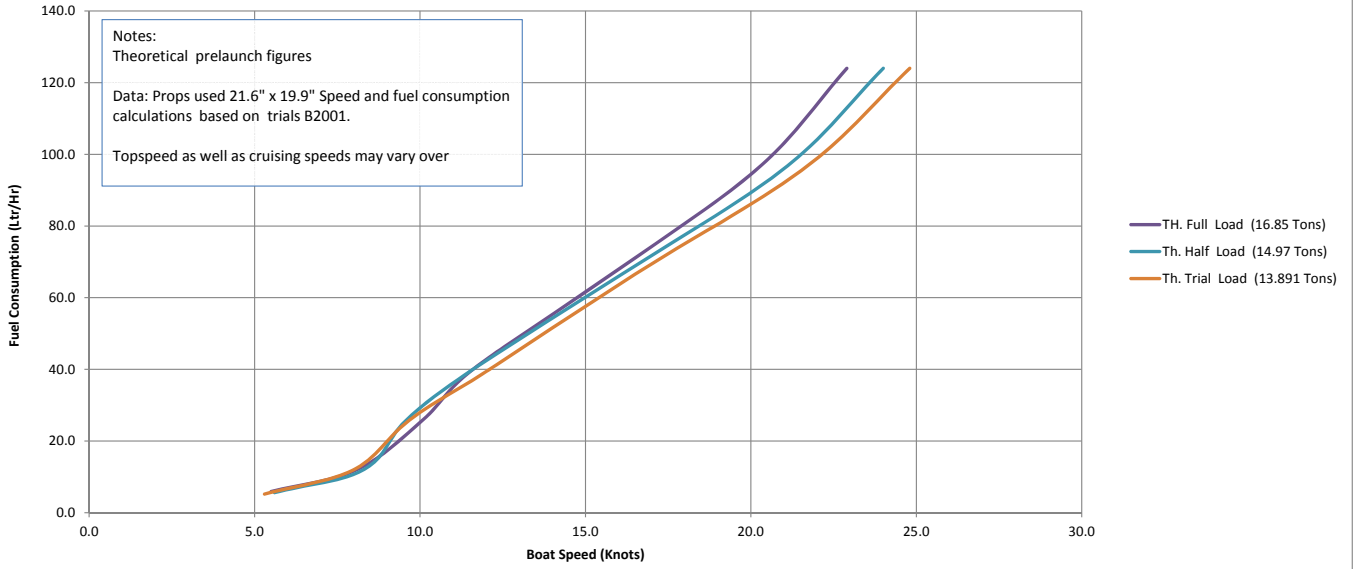

LEOPARD 43 PC : Speed(Knots)/Fuel Consumption(Ltr/Hr) 2 x Yanmar 8LV 320 Hp

LEOPARD 43 PC: Speed(Mph)/Fuel Consumption(Gal/Hr) 2 x Yanmar 8LV 320 Hp

LEOPARD 43 PC: Speed(Knots)/Range (Nm) 2 x Yanmar 8LV 320 Hp

LEOPARD 43 PC: Speed(Mph)/Range (Miles) 2 x Yanmar 8LV 320 Hp