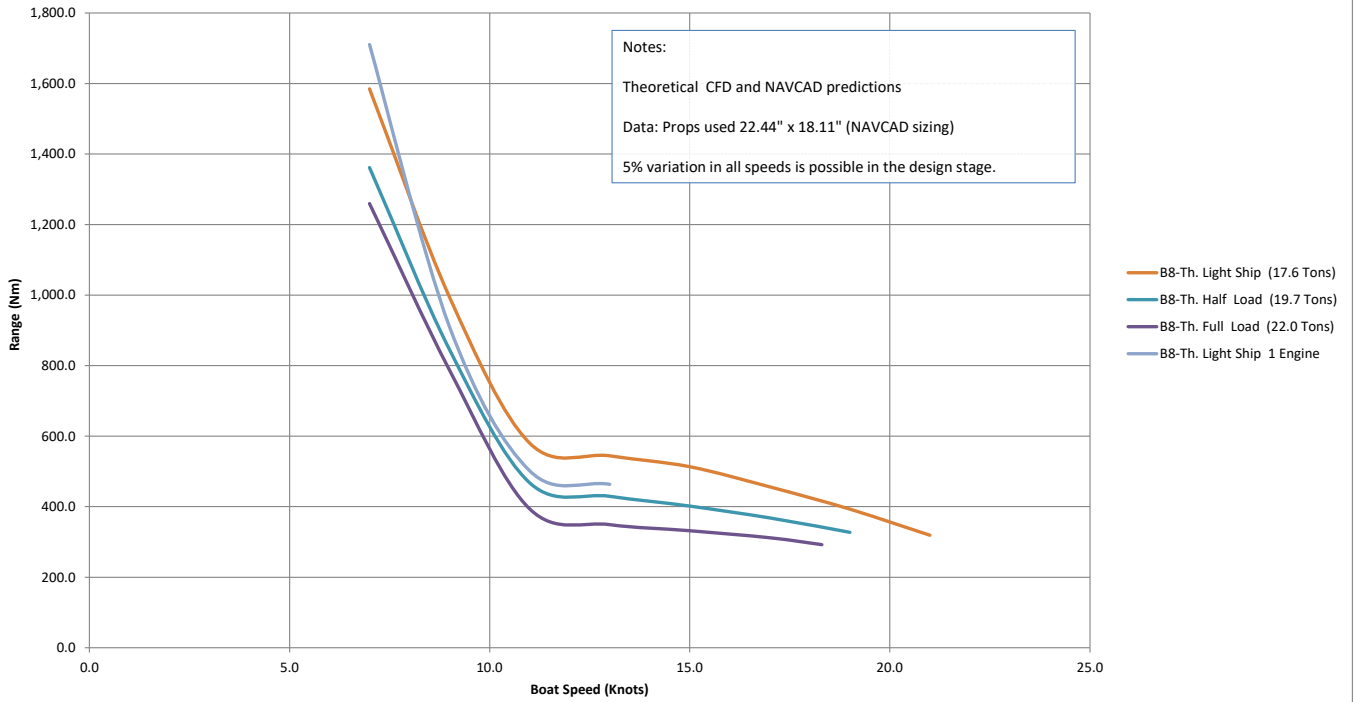

LEOPARD 46 PC (B8): Speed(Knots)/Engine RPM 2 x Yanmar 4LV 250 Hp

LEOPARD 46 PC (B8): Speed(Mph)/Engine RPM 2 x Yanmar 4LV 250 Hp

LEOPARD 46 PC(B8): Speed(Knots)/Range (Nm) 2 x Yanmar 4LV 250 Hp

LEOPARD 46 PC(B8): Speed(Mph)/Range (Miles) 2 x Yanmar 4LV 250 Hp

LEOPARD 46 PC(B8): Speed(Knots)/Fuel Consumption(Ltr/Hr) 2 x Yanmar 4LV 250 Hp

LEOPARD 46 PC (B8): Speed(Mph)/Fuel Consumption(Gal/Hr) 2 x Yanmar 4LV 250 Hp

LEOPARD 46 PC(B8): Speed(Knots)/Fuel Consumption(Nm./Ltr) 2 x Yanmar 4LV 250 Hp

LEOPARD 46 PC (B8): Speed(Mph)/Fuel Consumption(Mi./Gal) 2 x Yanmar 4LV 250 Hp