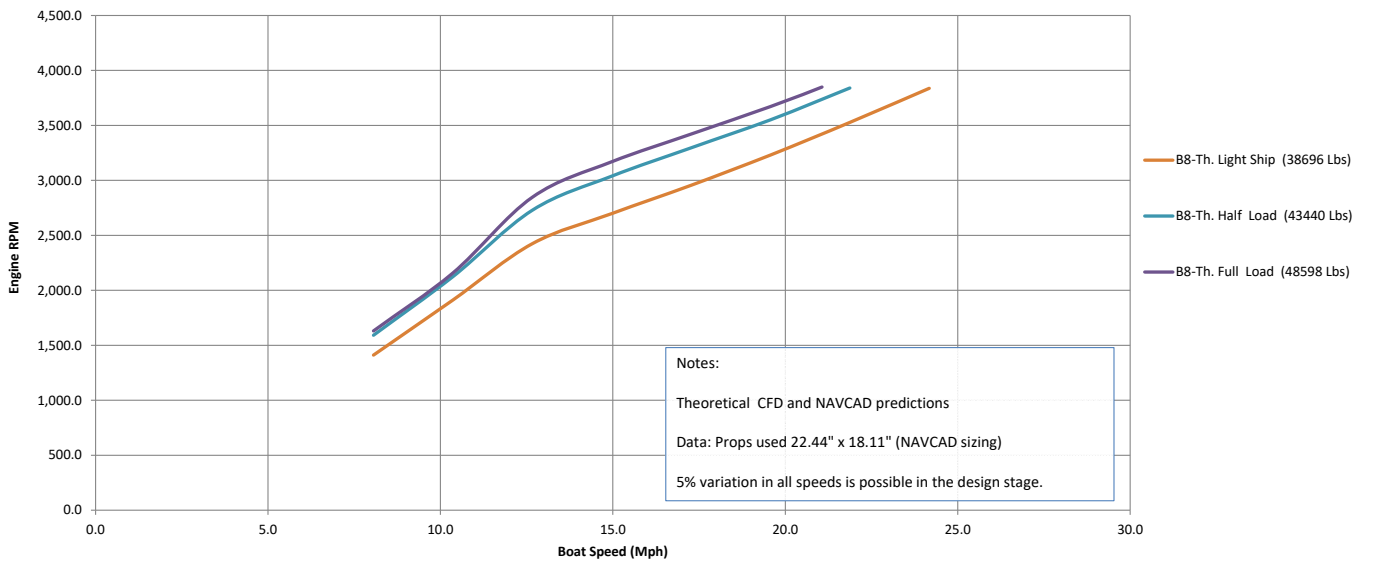

LEOPARD 46 PC (B8): Speed(Knots)/Engine RPM 2 x Yanmar 4LV 250 Hp

LEOPARD 46 PC (B8): Speed(Mph)/Engine RPM 2 x Yanmar 4LV 250 Hp

LEOPARD 46 PC(B8): Speed(Knots)/Range (Nm) 2 x Yanmar 4LV 250 Hp

LEOPARD 46 PC(B8): Speed(Mph)/Range (Miles) 2 x Yanmar 4LV 250 Hp

LEOPARD 46 PC(B8): Speed(Knots)/Fuel Consumption(Ltr/Hr) 2 x Yanmar 4LV 250 Hp

LEOPARD 46 PC (B8): Speed(Mph)/Fuel Consumption(Gal/Hr) 2 x Yanmar 4LV 250 Hp

LEOPARD 46 PC(B8): Speed(Knots)/Fuel Consumption(Nm./Ltr) 2 x Yanmar 4LV 250 Hp

LEOPARD 46 PC (B8): Speed(Mph)/Fuel Consumption(Mi./Gal) 2 x Yanmar 4LV 250 Hp