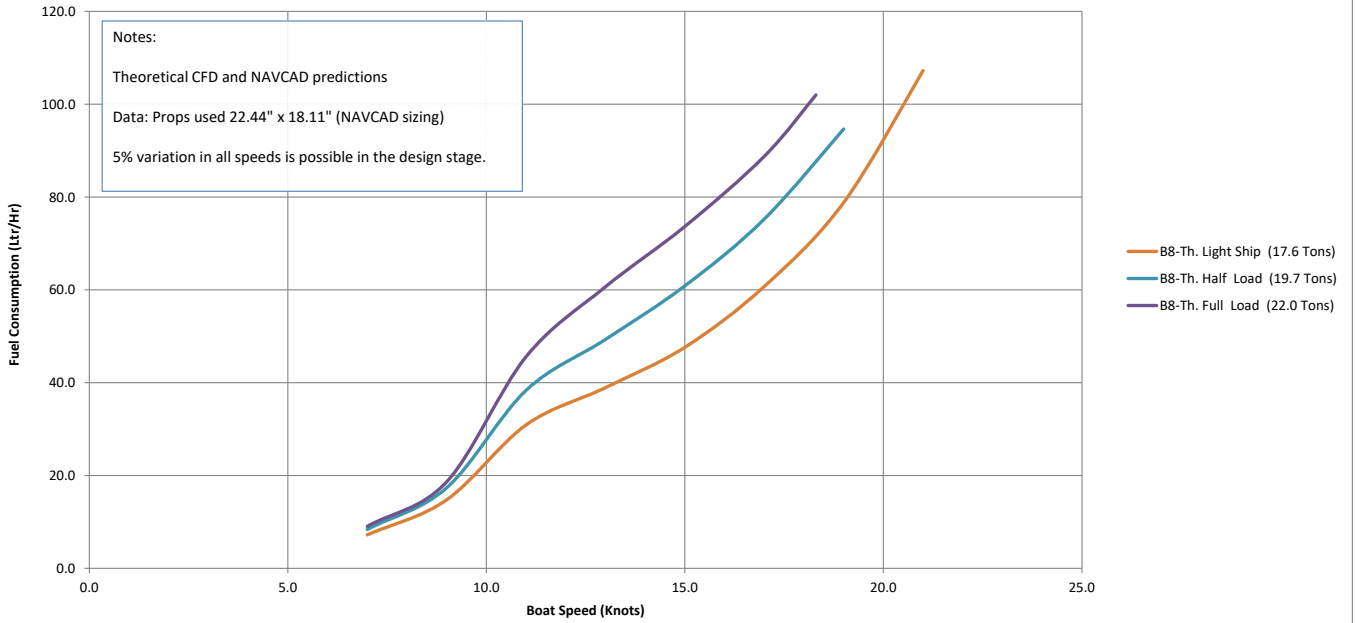

LEOPARD 46 PC (B8): Speed(Knots)/Engine RPM 2 x Yanmar 4LV 250 Hp

LEOPARD 46 PC (B8): Speed(Mph)/Engine RPM 2 x Yanmar 4LV 250 Hp

LEOPARD 46 PC(B8): Speed(Knots)/Range (Nm) 2 x Yanmar 4LV 250 Hp

LEOPARD 46 PC(B8): Speed(Mph)/Range (Miles) 2 x Yanmar 4LV 250 Hp

LEOPARD 46 PC(B8): Speed(Knots)/Fuel Consumption(Ltr/Hr) 2 x Yanmar 4LV 250 Hp

LEOPARD 46 PC (B8): Speed(Mph)/Fuel Consumption(Gal/Hr) 2 x Yanmar 4LV 250 Hp

LEOPARD 46 PC(B8): Speed(Knots)/Fuel Consumption(Nm./Ltr) 2 x Yanmar 4LV 250 Hp

LEOPARD 46 PC (B8): Speed(Mph)/Fuel Consumption(Mi./Gal) 2 x Yanmar 4LV 250 Hp