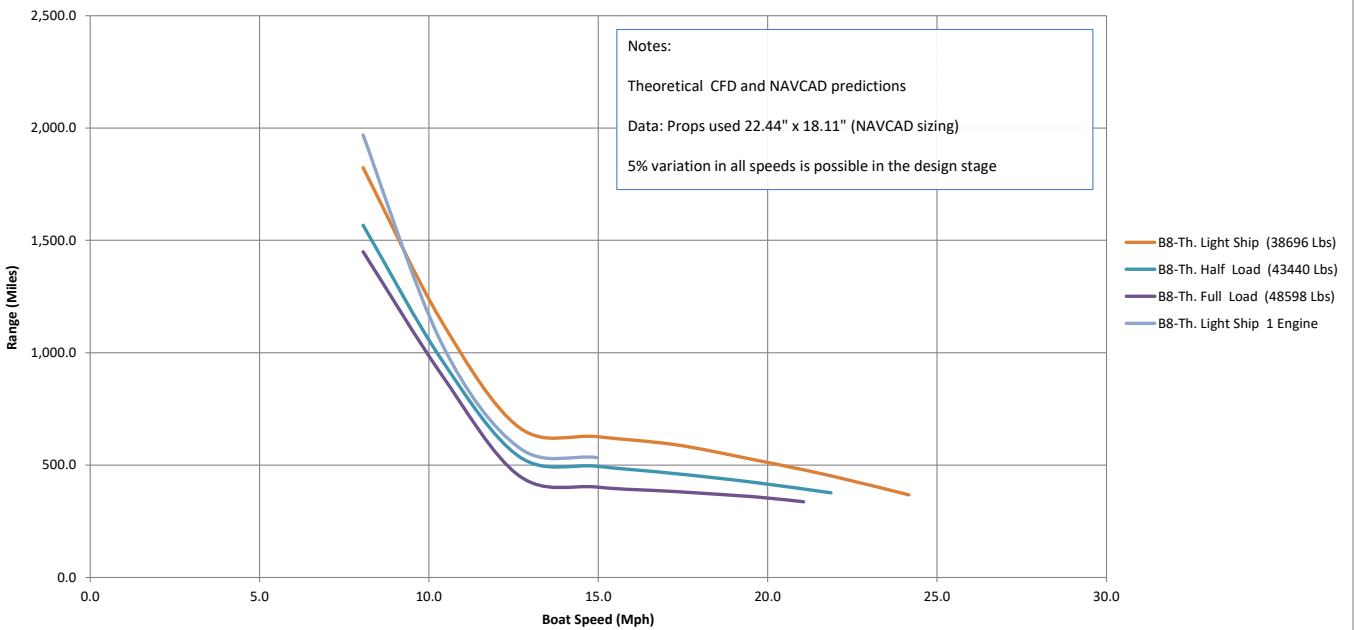

LEOPARD 46 PC (B8): Speed(Knots)/Engine RPM 2 x Yanmar 4LV 250 Hp

LEOPARD 46 PC (B8): Speed(Mph)/Engine RPM 2 x Yanmar 4LV 250 Hp

LEOPARD 46 PC(B8): Speed(Knots)/Range (Nm) 2 x Yanmar 4LV 250 Hp

LEOPARD 46 PC(B8): Speed(Mph)/Range (Miles) 2 x Yanmar 4LV 250 Hp

LEOPARD 46 PC(B8): Speed(Knots)/Fuel Consumption(Ltr/Hr) 2 x Yanmar 4LV 250 Hp

LEOPARD 46 PC (B8): Speed(Mph)/Fuel Consumption(Gal/Hr) 2 x Yanmar 4LV 250 Hp

LEOPARD 46 PC(B8): Speed(Knots)/Fuel Consumption(Nm./Ltr) 2 x Yanmar 4LV 250 Hp

LEOPARD 46 PC (B8): Speed(Mph)/Fuel Consumption(Mi./Gal) 2 x Yanmar 4LV 250 Hp