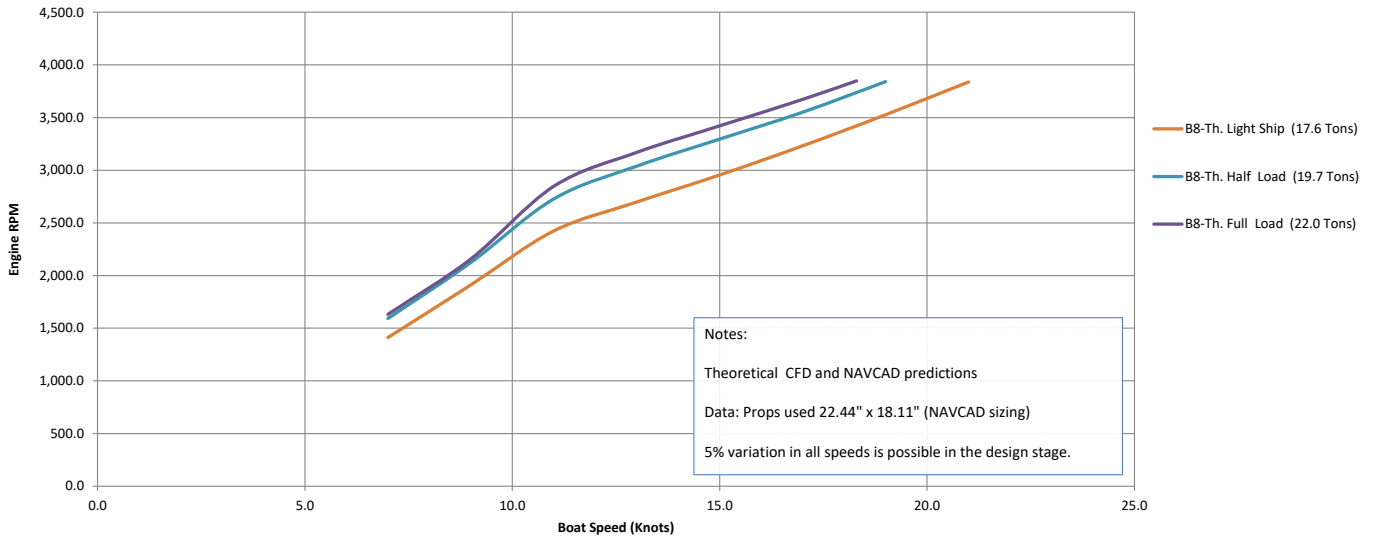

LEOPARD 46 PC (B8): Speed(Knots)/Engine RPM 2 x Yanmar 4LV 250 Hp

LEOPARD 46 PC (B8): Speed(Mph)/Engine RPM 2 x Yanmar 4LV 250 Hp

LEOPARD 46 PC(B8): Speed(Knots)/Range (Nm) 2 x Yanmar 4LV 250 Hp

LEOPARD 46 PC(B8): Speed(Mph)/Range (Miles) 2 x Yanmar 4LV 250 Hp

LEOPARD 46 PC(B8): Speed(Knots)/Fuel Consumption(Ltr/Hr) 2 x Yanmar 4LV 250 Hp

LEOPARD 46 PC (B8): Speed(Mph)/Fuel Consumption(Gal/Hr) 2 x Yanmar 4LV 250 Hp

LEOPARD 46 PC(B8): Speed(Knots)/Fuel Consumption(Nm./Ltr) 2 x Yanmar 4LV 250 Hp

LEOPARD 46 PC (B8): Speed(Mph)/Fuel Consumption(Mi./Gal) 2 x Yanmar 4LV 250 Hp