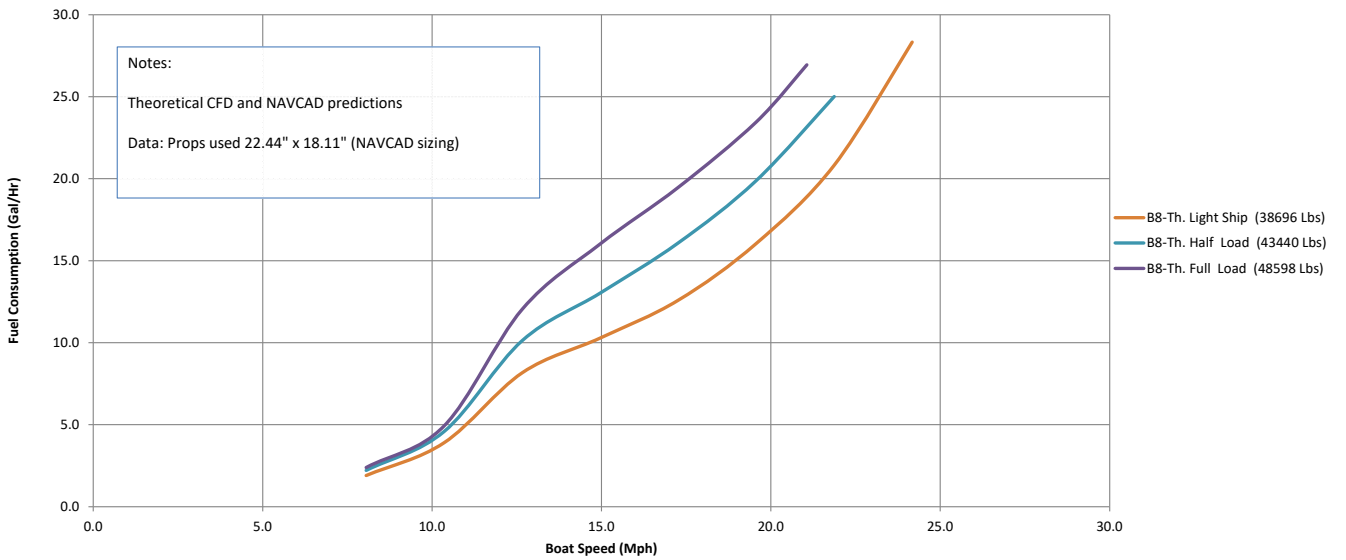

LEOPARD 46 PC (B8): Speed(Knots)/Engine RPM 2 x Yanmar 4LV 250 Hp

LEOPARD 46 PC (B8): Speed(Mph)/Engine RPM 2 x Yanmar 4LV 250 Hp

LEOPARD 46 PC(B8): Speed(Knots)/Range (Nm) 2 x Yanmar 4LV 250 Hp

LEOPARD 46 PC(B8): Speed(Mph)/Range (Miles) 2 x Yanmar 4LV 250 Hp

LEOPARD 46 PC(B8): Speed(Knots)/Fuel Consumption(Ltr/Hr) 2 x Yanmar 4LV 250 Hp

LEOPARD 46 PC (B8): Speed(Mph)/Fuel Consumption(Gal/Hr) 2 x Yanmar 4LV 250 Hp

LEOPARD 46 PC(B8): Speed(Knots)/Fuel Consumption(Nm./Ltr) 2 x Yanmar 4LV 250 Hp

LEOPARD 46 PC (B8): Speed(Mph)/Fuel Consumption(Mi./Gal) 2 x Yanmar 4LV 250 Hp