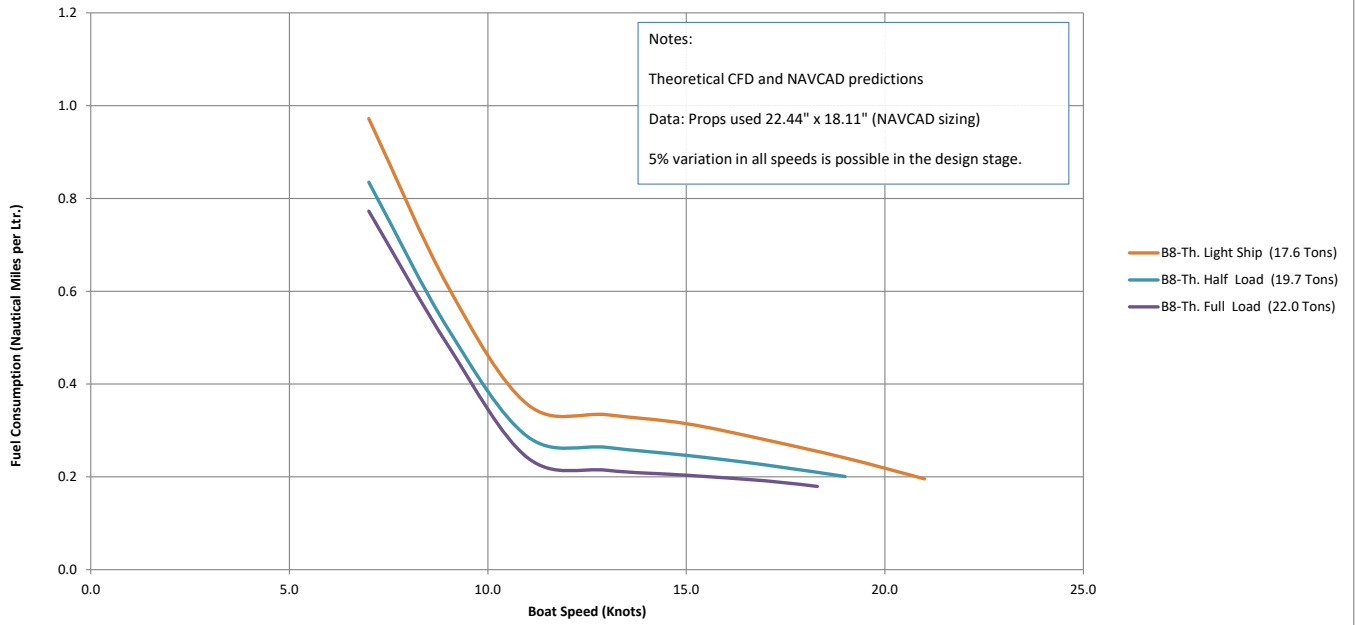

LEOPARD 46 PC (B8): Speed(Knots)/Engine RPM 2 x Yanmar 4LV 250 Hp

LEOPARD 46 PC (B8): Speed(Mph)/Engine RPM 2 x Yanmar 4LV 250 Hp

LEOPARD 46 PC(B8): Speed(Knots)/Range (Nm) 2 x Yanmar 4LV 250 Hp

LEOPARD 46 PC(B8): Speed(Mph)/Range (Miles) 2 x Yanmar 4LV 250 Hp

LEOPARD 46 PC(B8): Speed(Knots)/Fuel Consumption(Ltr/Hr) 2 x Yanmar 4LV 250 Hp

LEOPARD 46 PC (B8): Speed(Mph)/Fuel Consumption(Gal/Hr) 2 x Yanmar 4LV 250 Hp

LEOPARD 46 PC(B8): Speed(Knots)/Fuel Consumption(Nm./Ltr) 2 x Yanmar 4LV 250 Hp

LEOPARD 46 PC (B8): Speed(Mph)/Fuel Consumption(Mi./Gal) 2 x Yanmar 4LV 250 Hp