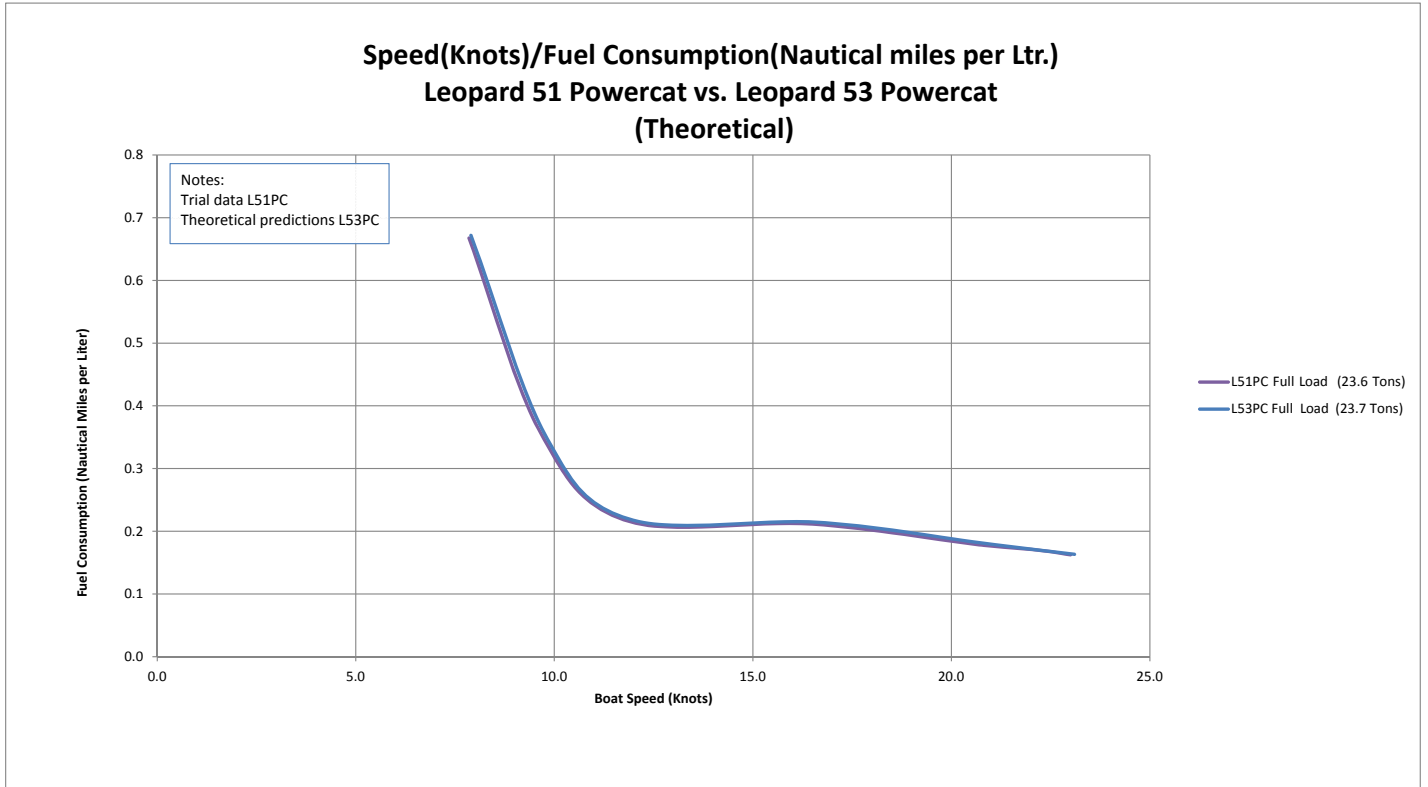

PERFORMANCE GRAPHS
LEOPARD 51 POWERCAT vs. LEOPARD 53 POWERCAT
(Theoretical)
FULL LOAD CONDITION

PERFORMANCE GRAPHS
Leopard 51 Powercat | Leopard 53 Powercat
(Theoretical)
FULL LOAD CONDITION

Leopard 51 Powercat vs. Leopard 53 Powercat
(Theoretical)
FULL LOAD CONDITION