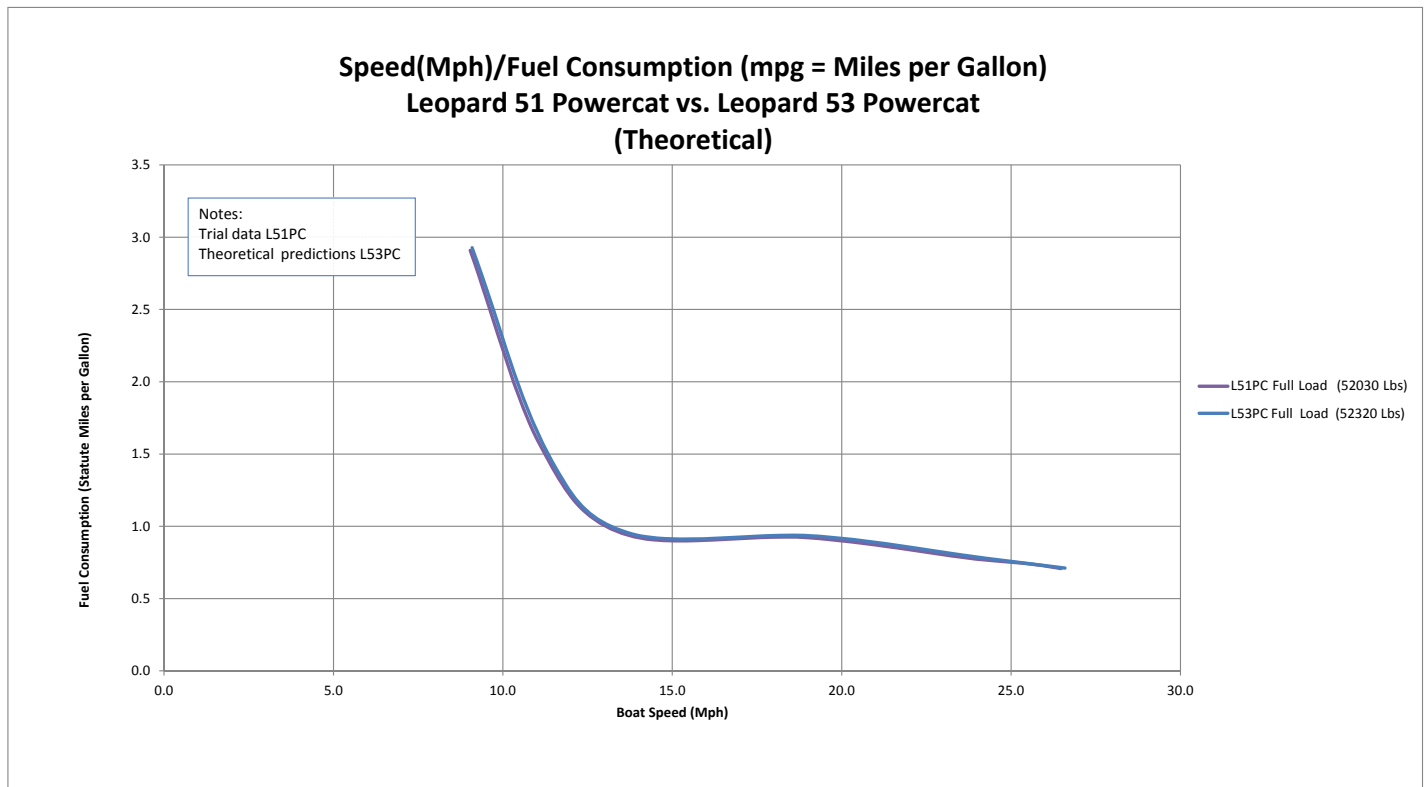

PERFORMANCE GRAPHS
LEOPARD 51 POWERCAT vs. LEOPARD 53 POWERCAT
(Theoretical)
FULL LOAD CONDITION

PERFORMANCE GRAPHS
Leopard 51 Powercat | Leopard 53 Powercat
(Theoretical)
FULL LOAD CONDITION

Leopard 51 Powercat vs. Leopard 53 Powercat
(Theoretical)
FULL LOAD CONDITION