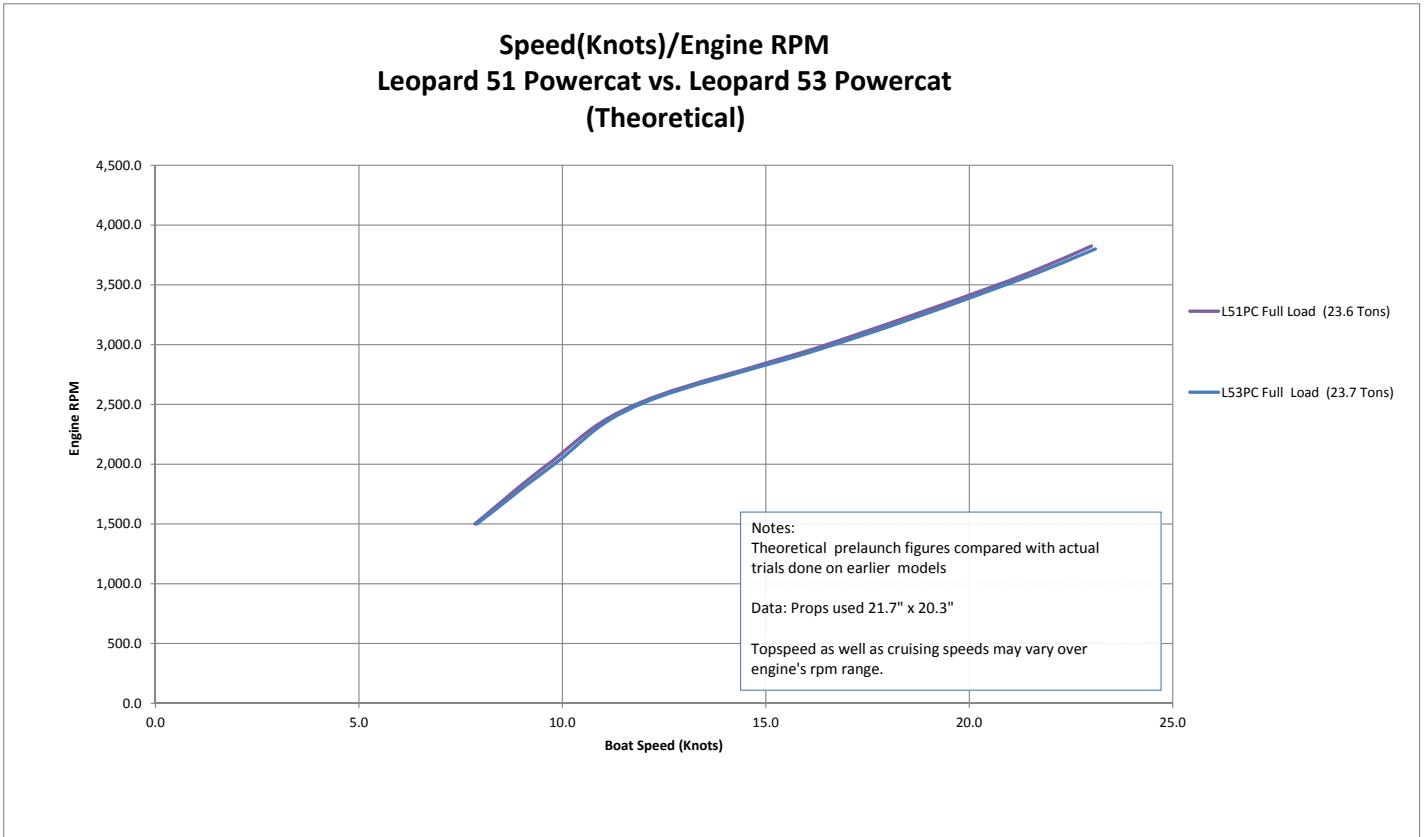

PERFORMANCE GRAPHS
LEOPARD 51 POWERCAT vs. LEOPARD 53 POWERCAT
(Theoretical)
FULL LOAD CONDITION

PERFORMANCE GRAPHS
Leopard 51 Powercat | Leopard 53 Powercat
(Theoretical)
FULL LOAD CONDITION

Leopard 51 Powercat vs. Leopard 53 Powercat
(Theoretical)
FULL LOAD CONDITION