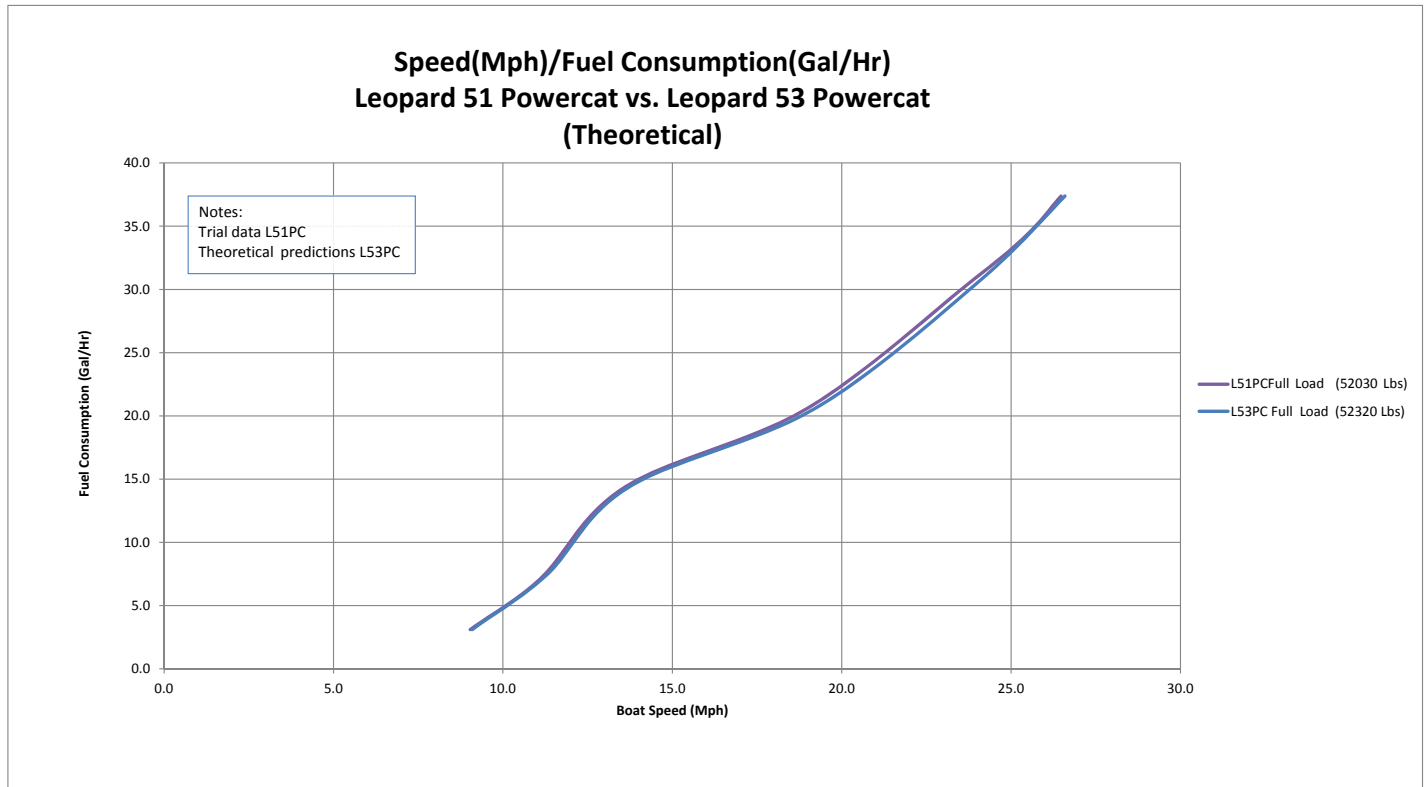

PERFORMANCE GRAPHS
LEOPARD 51 POWERCAT vs. LEOPARD 53 POWERCAT
(Theoretical)
FULL LOAD CONDITION

PERFORMANCE GRAPHS
Leopard 51 Powercat | Leopard 53 Powercat
(Theoretical)
FULL LOAD CONDITION

Leopard 51 Powercat vs. Leopard 53 Powercat
(Theoretical)
FULL LOAD CONDITION