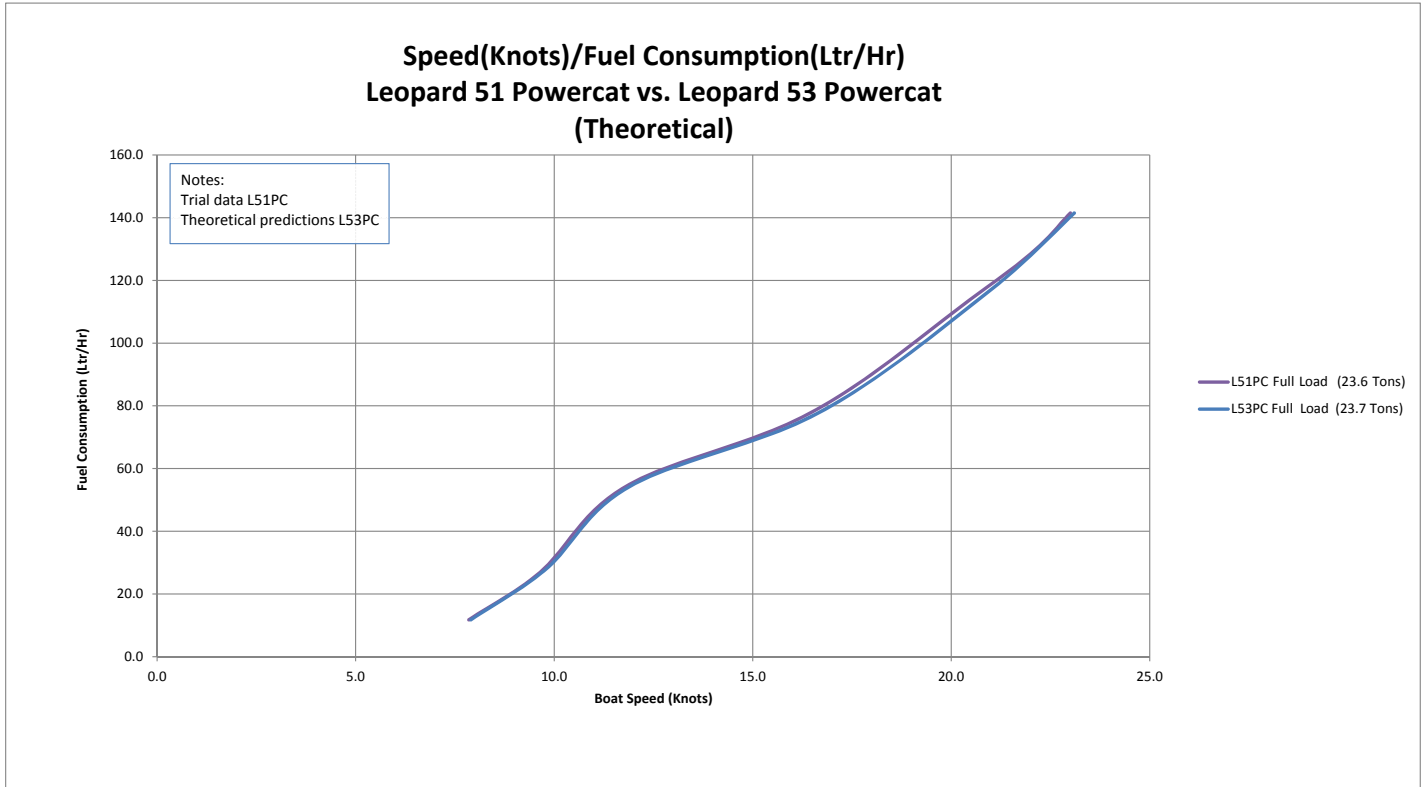

PERFORMANCE GRAPHS
LEOPARD 51 POWERCAT vs. LEOPARD 53 POWERCAT
(Theoretical)
FULL LOAD CONDITION

PERFORMANCE GRAPHS
Leopard 51 Powercat | Leopard 53 Powercat
(Theoretical)
FULL LOAD CONDITION

Leopard 51 Powercat vs. Leopard 53 Powercat
(Theoretical)
FULL LOAD CONDITION