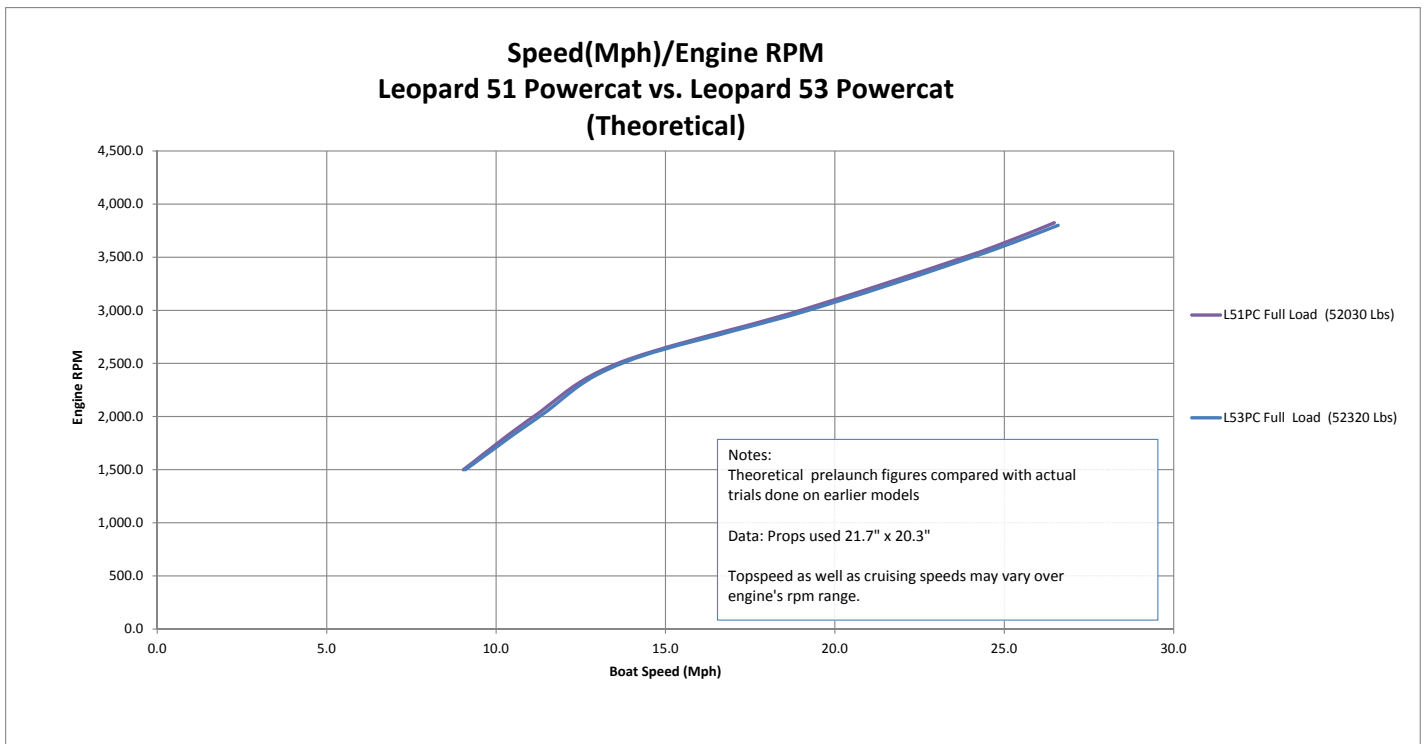

PERFORMANCE GRAPHS
LEOPARD 51 POWERCAT vs. LEOPARD 53 POWERCAT
(Theoretical)
FULL LOAD CONDITION

PERFORMANCE GRAPHS
Leopard 51 Powercat | Leopard 53 Powercat
(Theoretical)
FULL LOAD CONDITION

Leopard 51 Powercat vs. Leopard 53 Powercat
(Theoretical)
FULL LOAD CONDITION